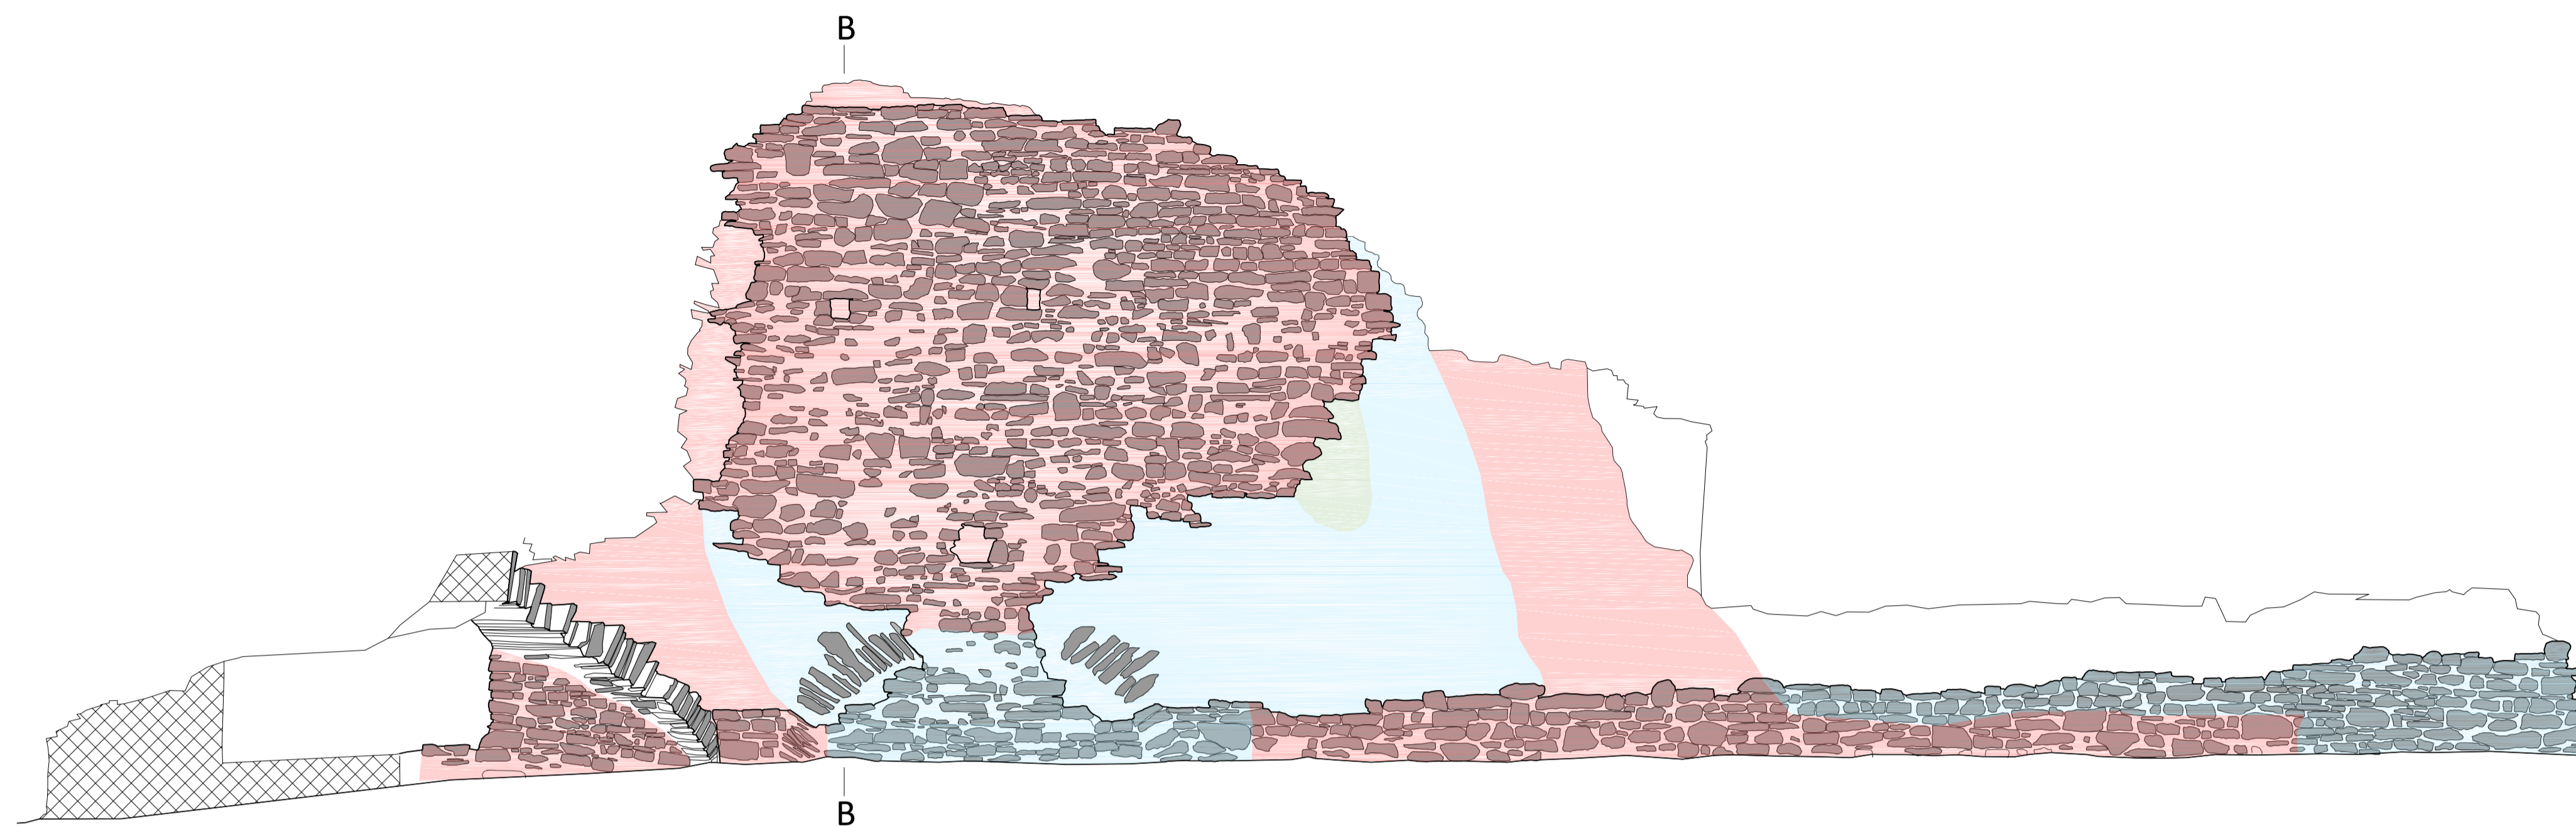

Tretower Castle, Crickhowell, Powys

South Bailey Wall
Elevations & Section;
Mortar Horizons

Drawing 5 of 6

NGR: SO1845421260

Print Scale

1:50 at A1

Surveyor

Ross Cook

SOUTH INTERNAL ELEVATION

SECTION B-B

SOUTH EXTERNAL ELEVATION