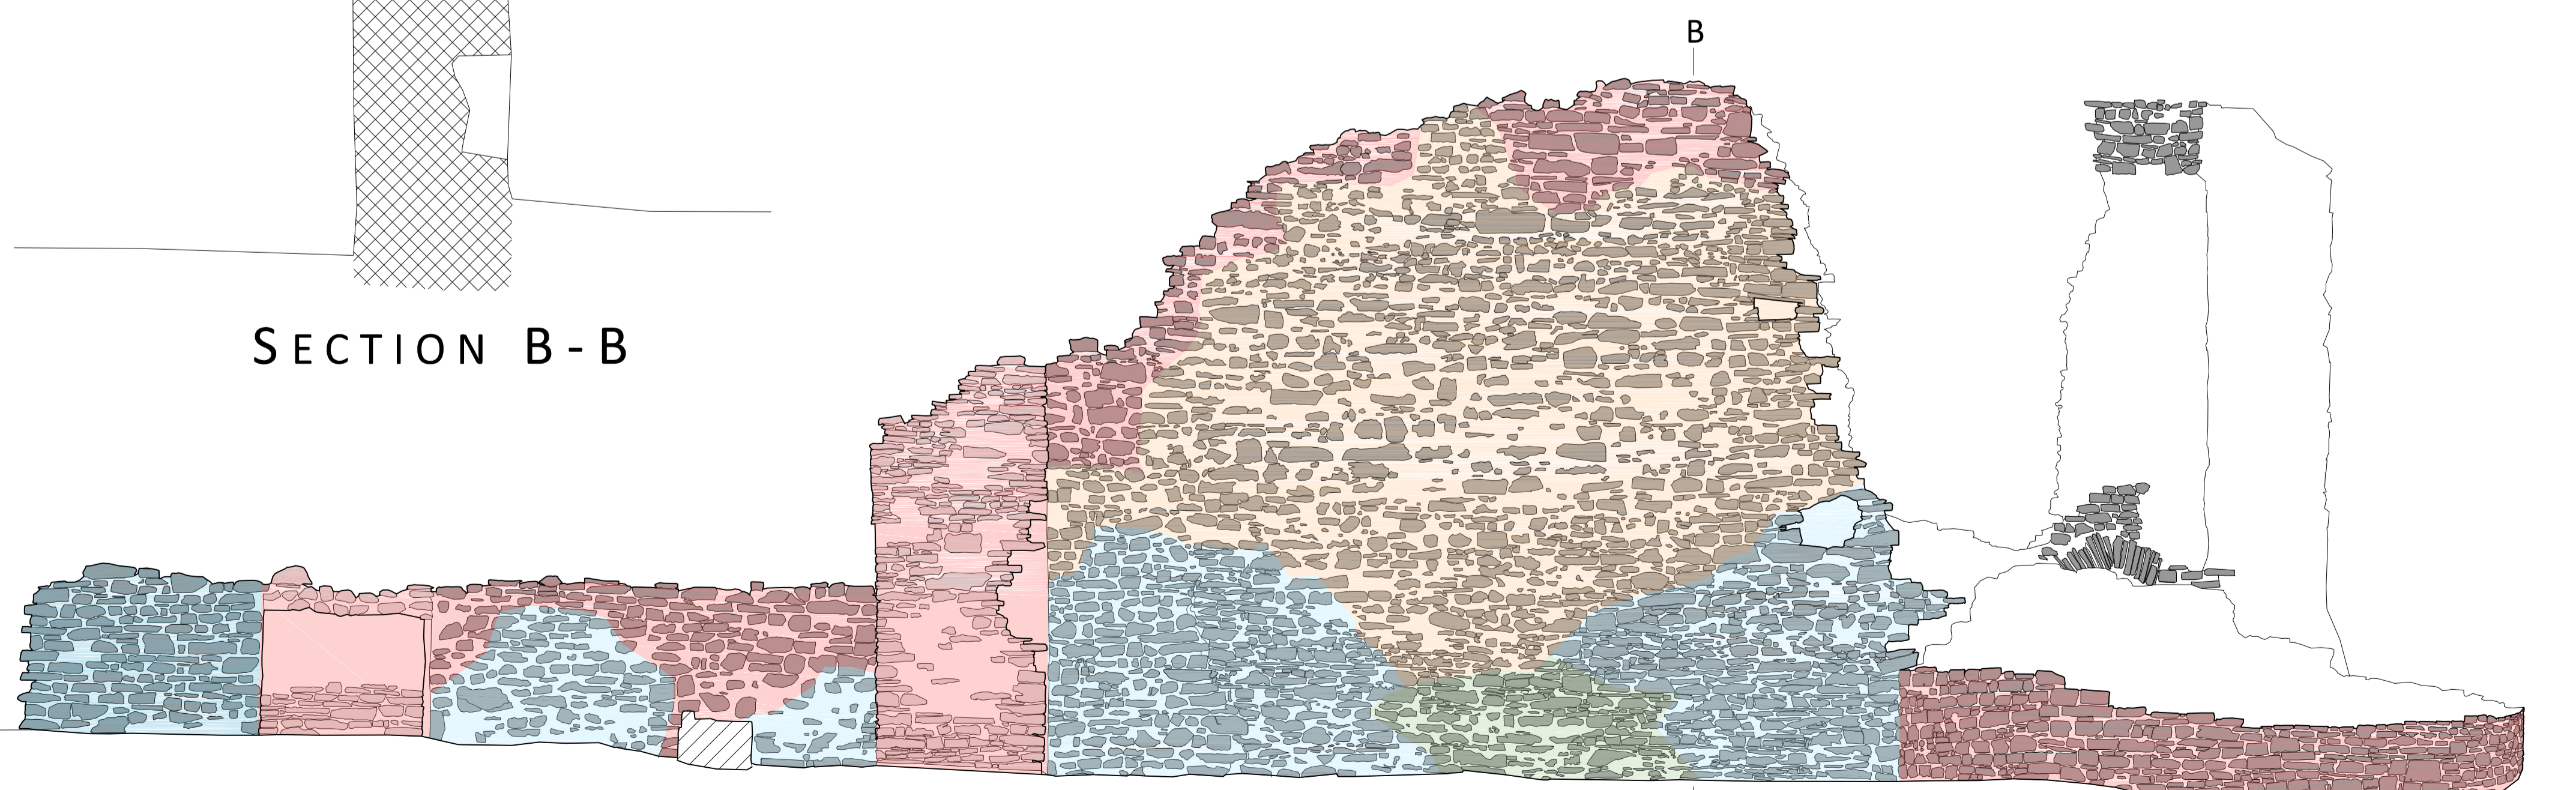

Tretower Castle, Crickhowell, Powys

South Bailey Wall
Elevations & Section;
Mortar Horizons

Drawing 5 of 6

NGR: SO1845421260

Print Scale

1:50 at A1

Surveyor

Ross Cook

SOUTH INTERNAL ELEVATION

SECTION B-B

SOUTH EXTERNAL ELEVATION