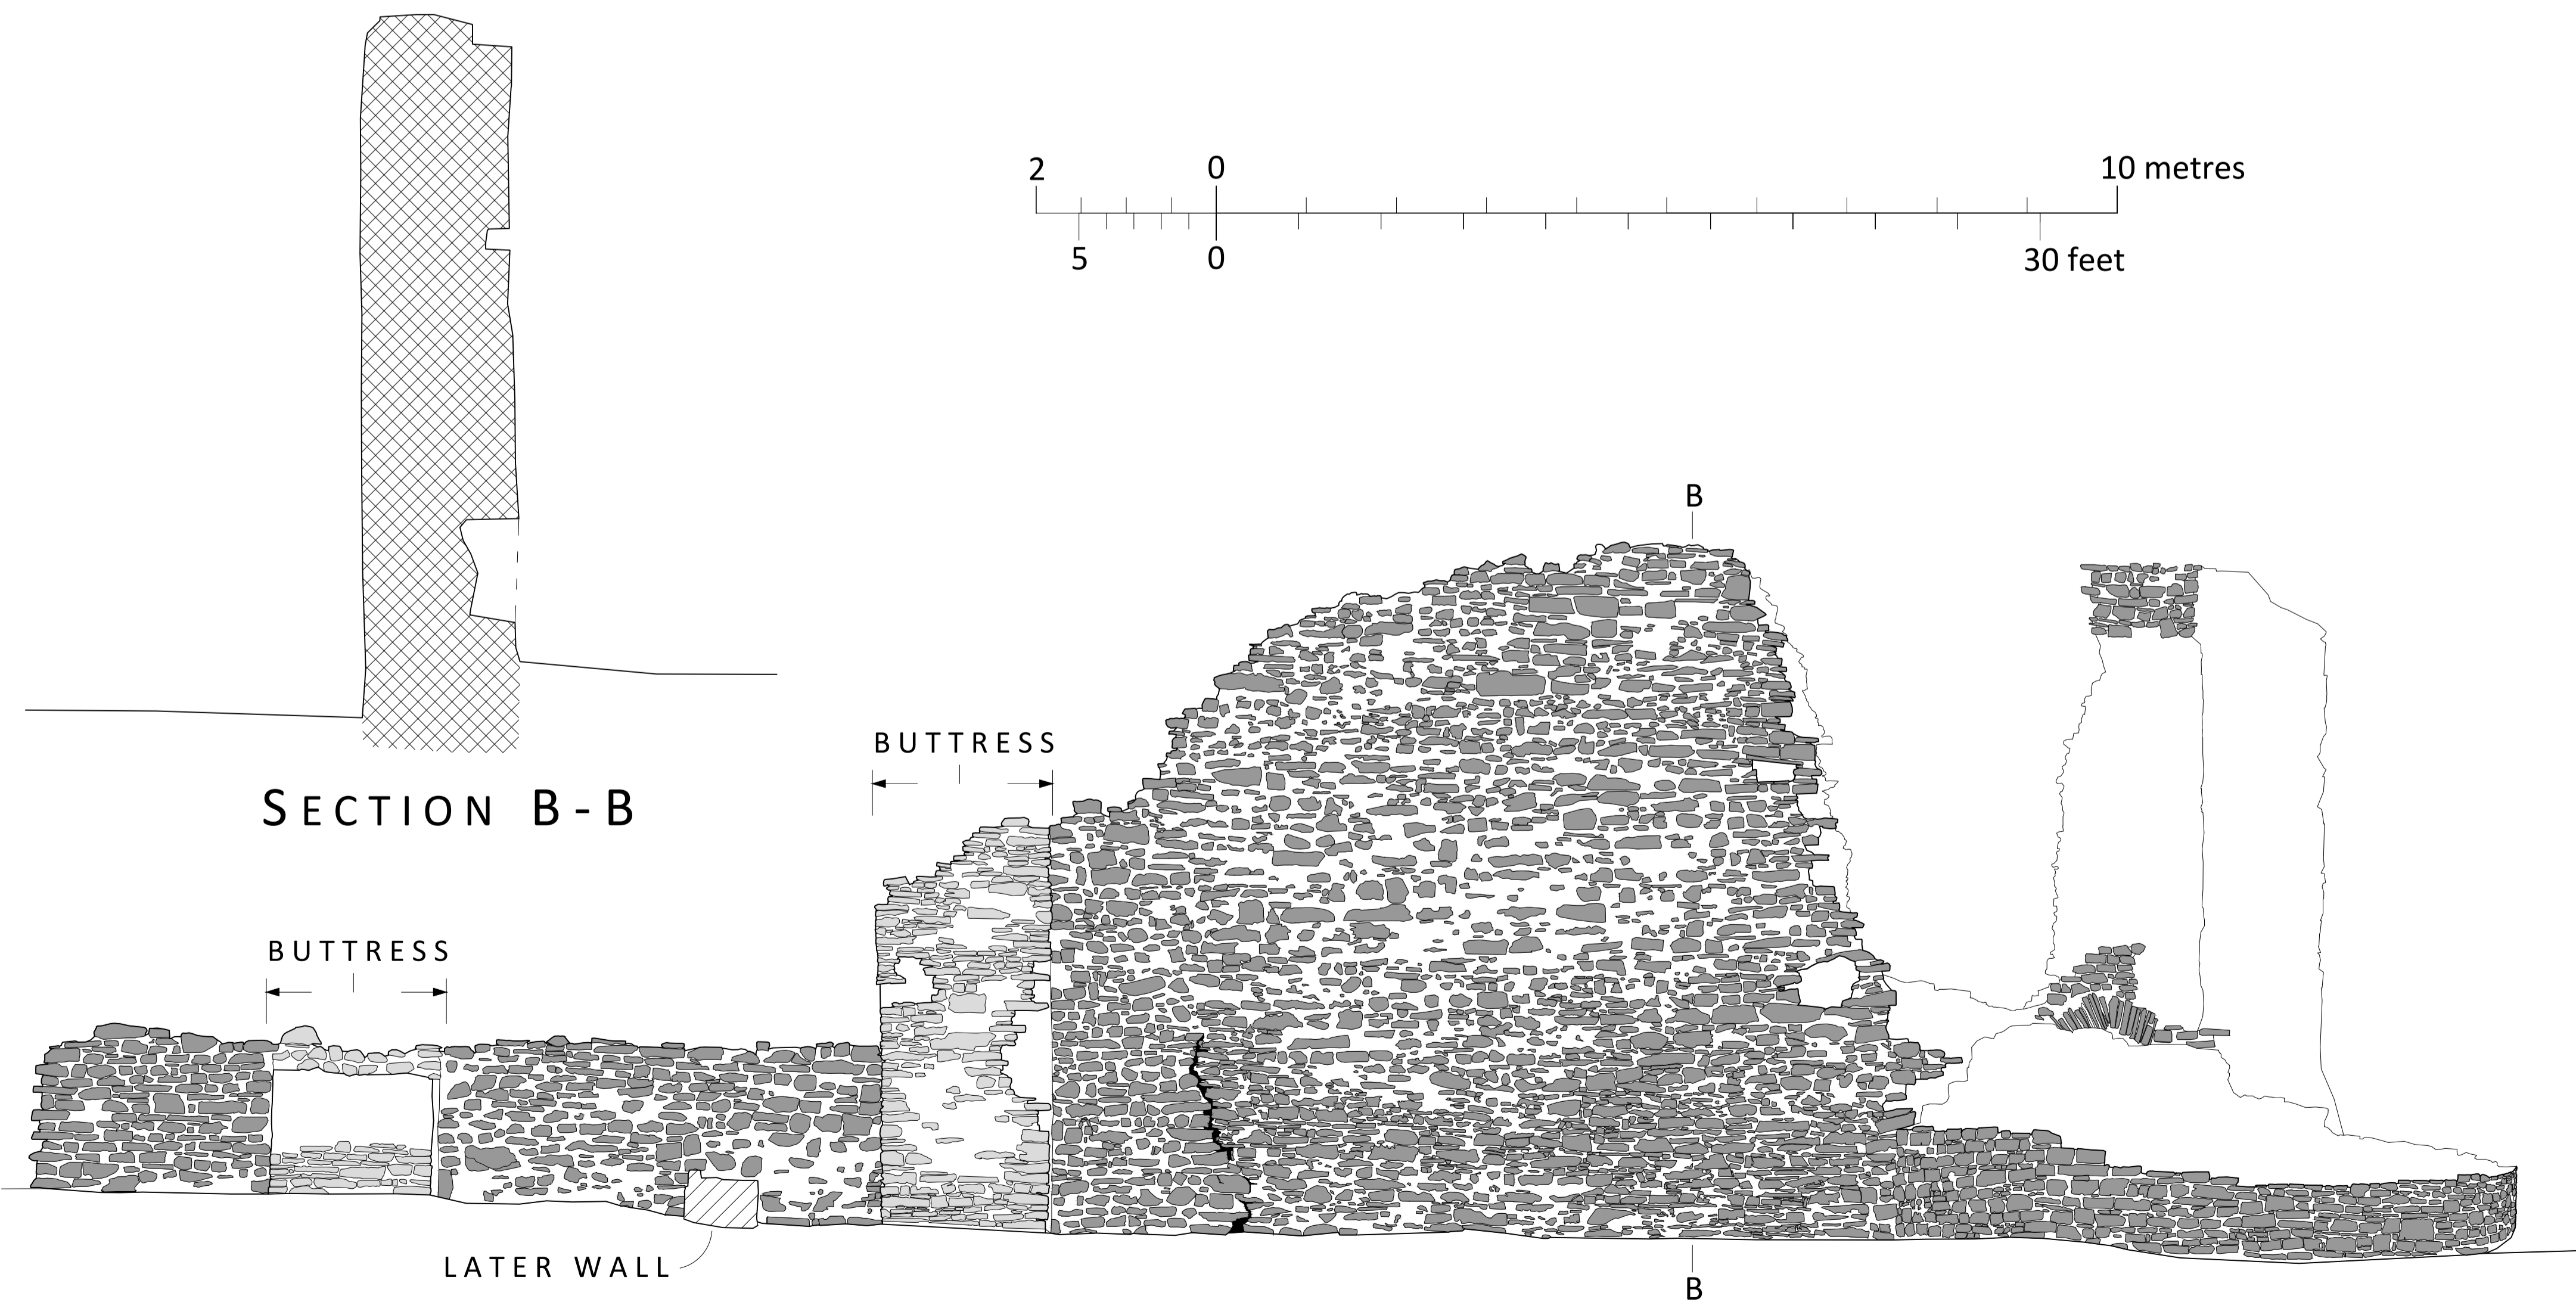

SOUTH INTERNAL ELEVATION

SOUTH EXTERNAL ELEVATION

SECTION B-B

# Tretower Castle, Crickhowell, Powys

South Bailey Wall  
Elevations & Section

Drawing 3 of 6

NGR: SO1845421260

Print Scale

1:50 at A1

Surveyor

Ross Cook