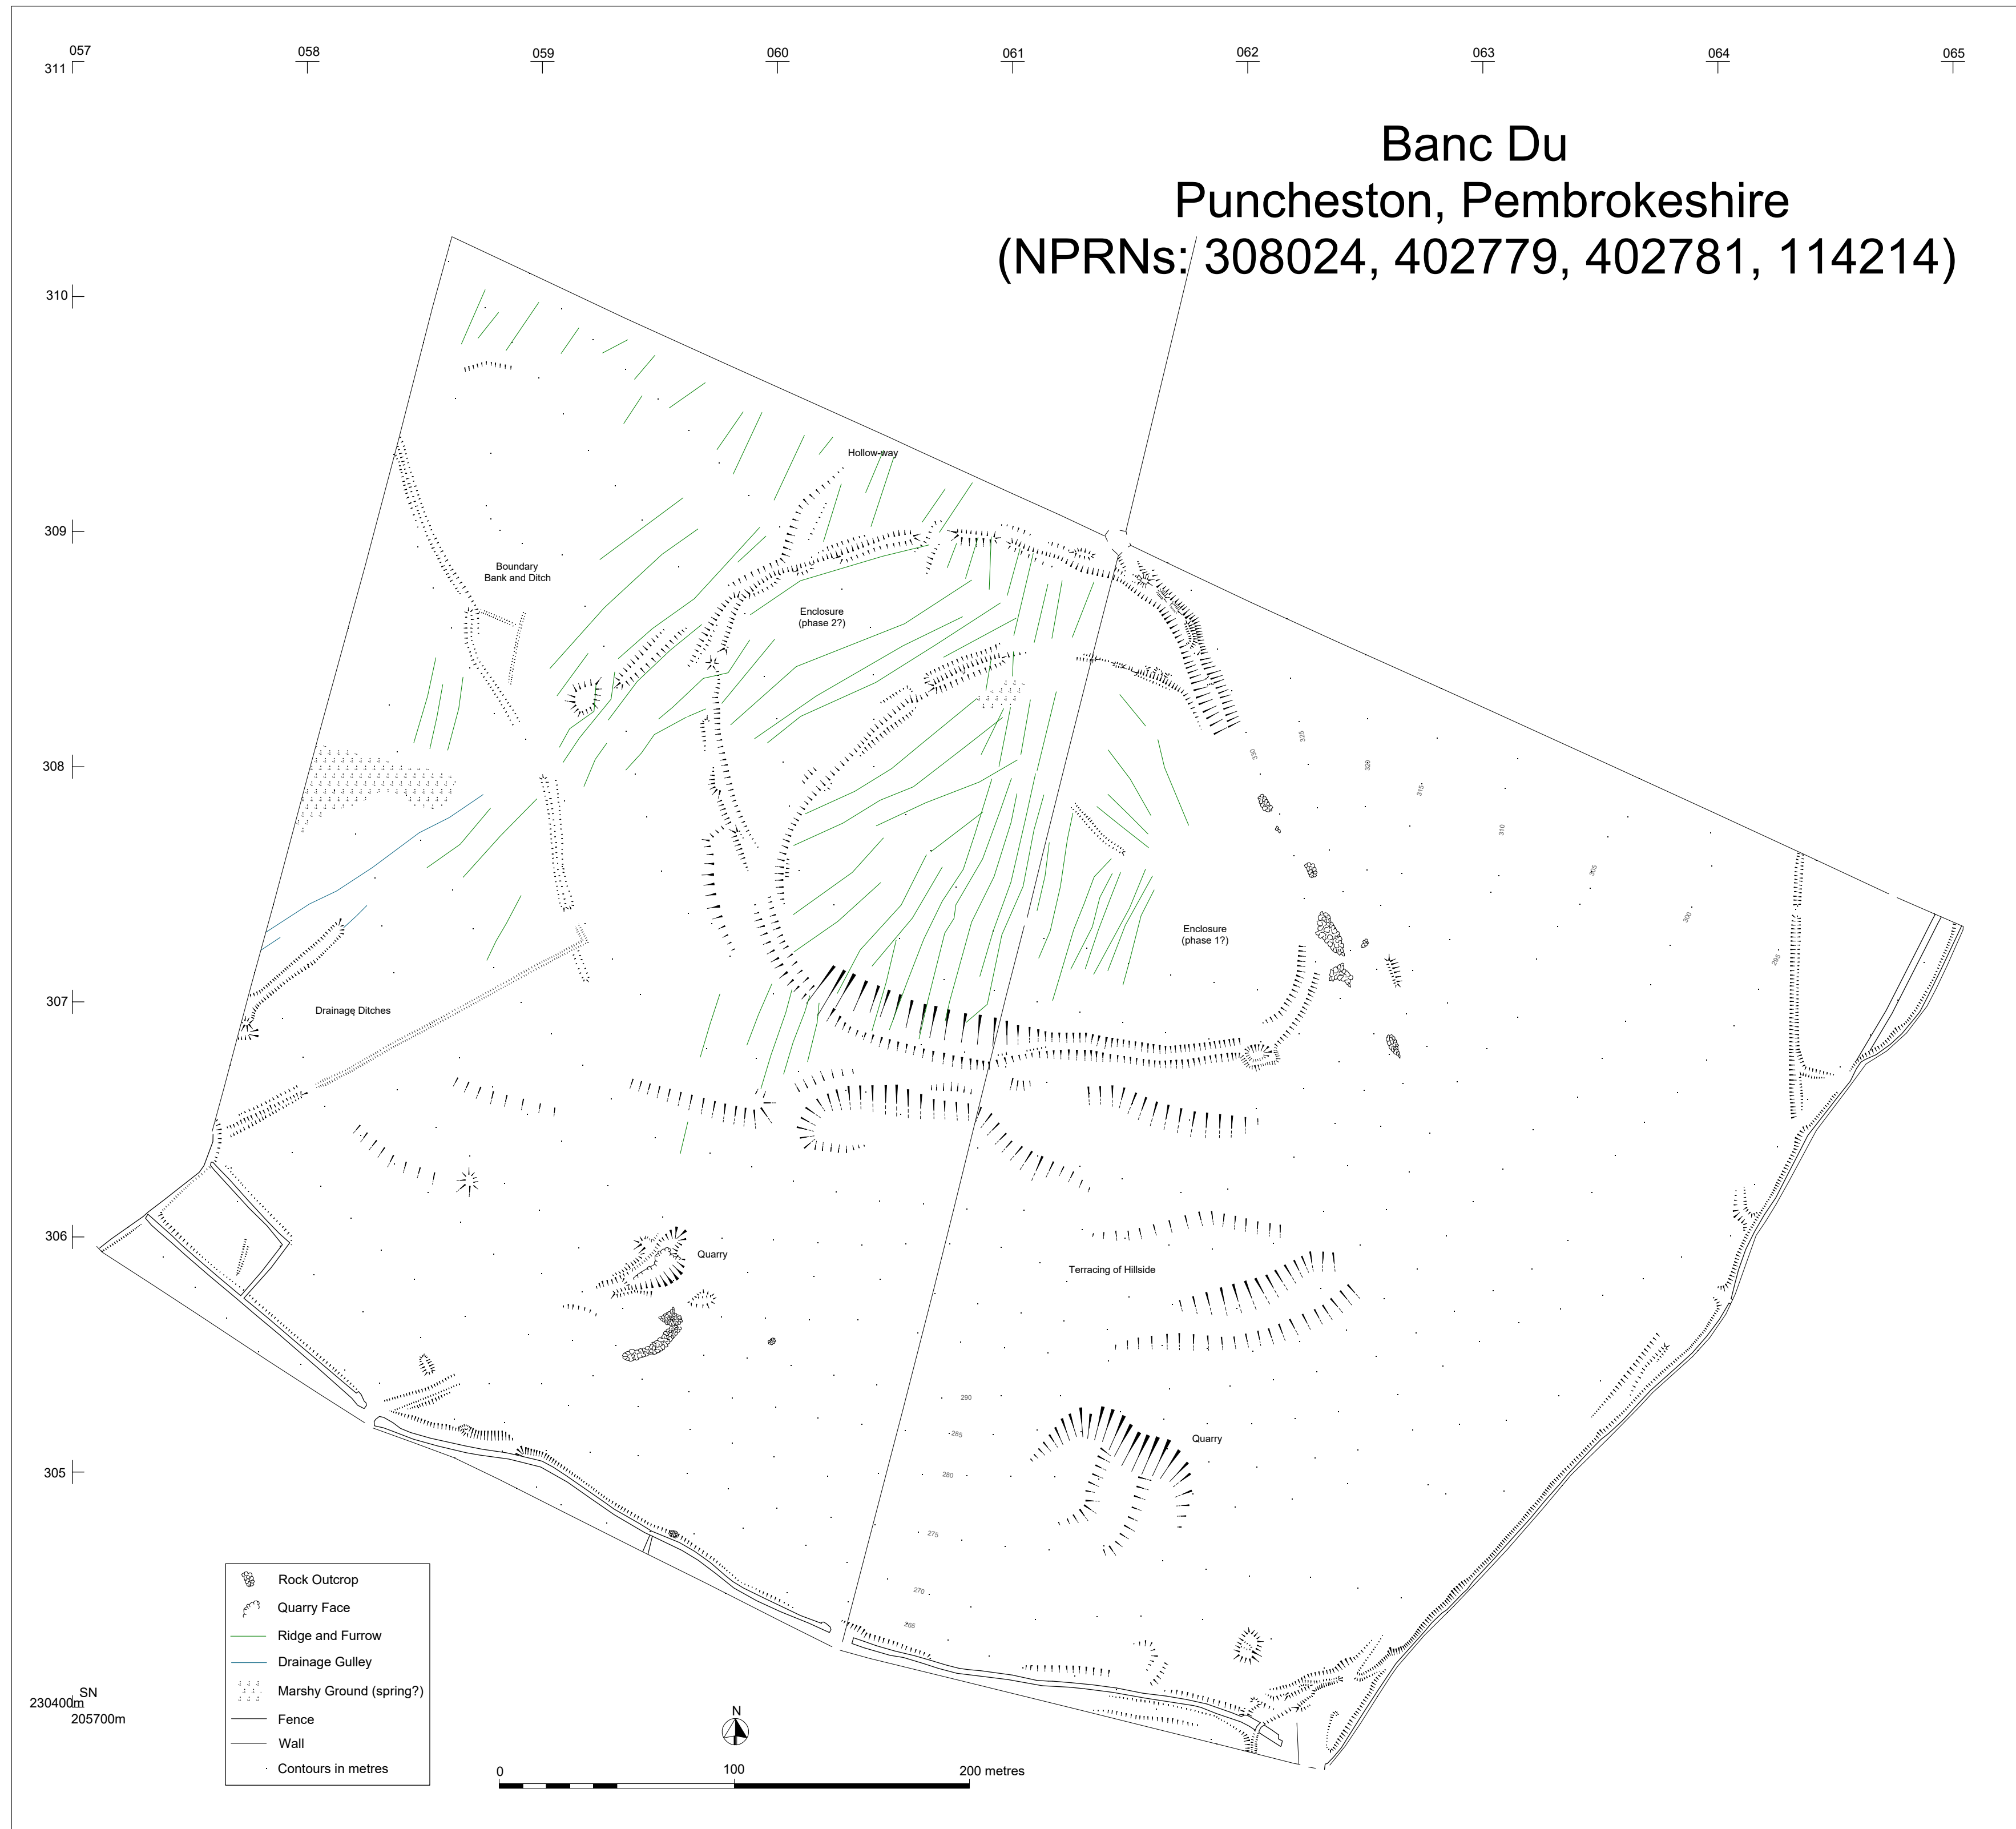

Banc Du Puncheston, Pembrokeshire (NPRNs: 308024, 402779, 402781, 114214)