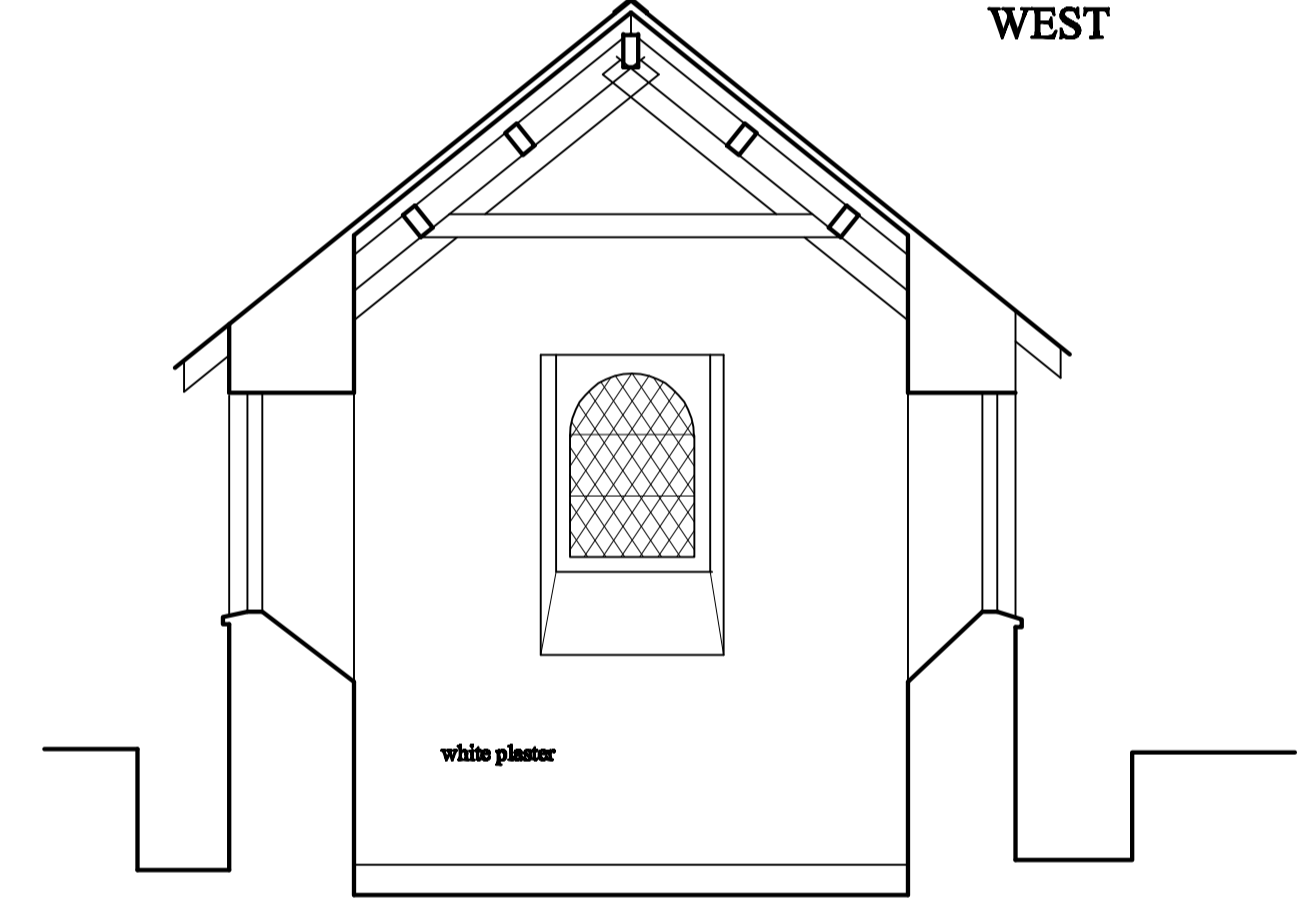

SECTION A -A