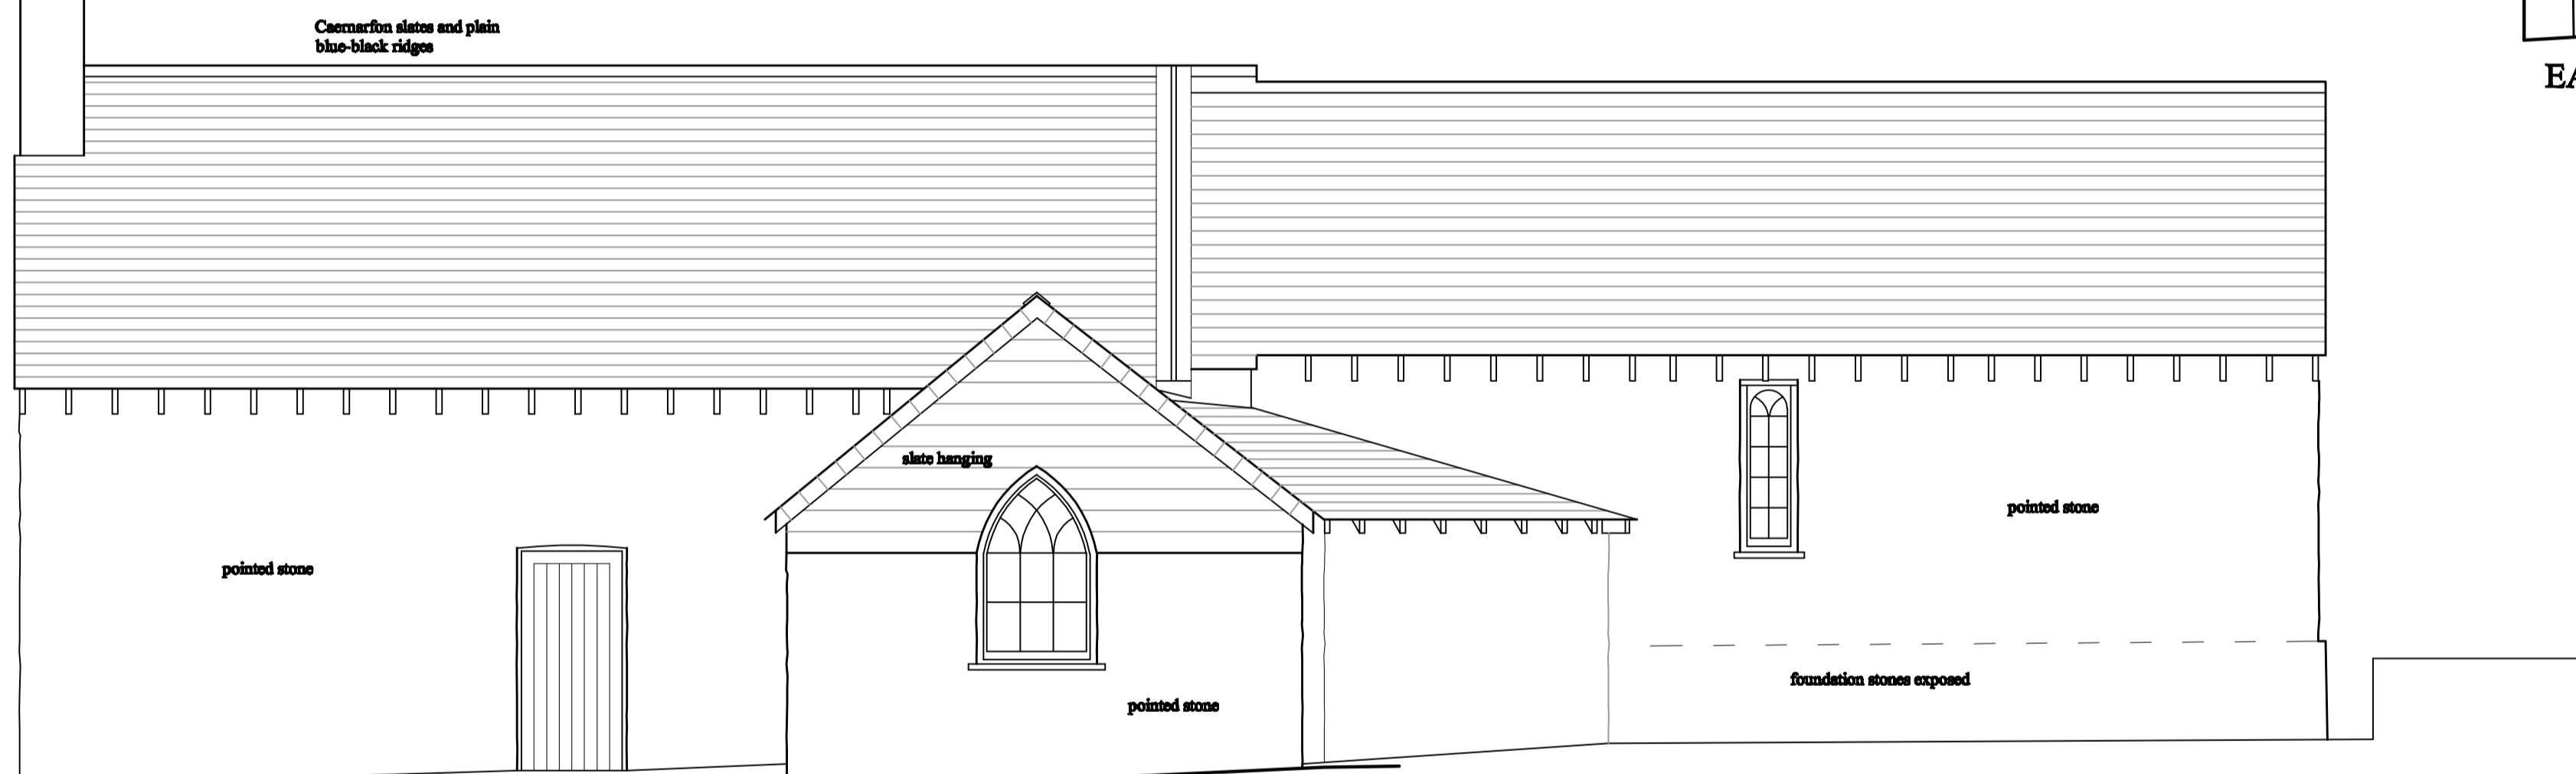

SOUTH

PLAN, SECTIONS, ELEVATIONS 1:50 A1
landscape
LLANSTINAN CHURCH, SCLEDDAU,
FISHGUARD