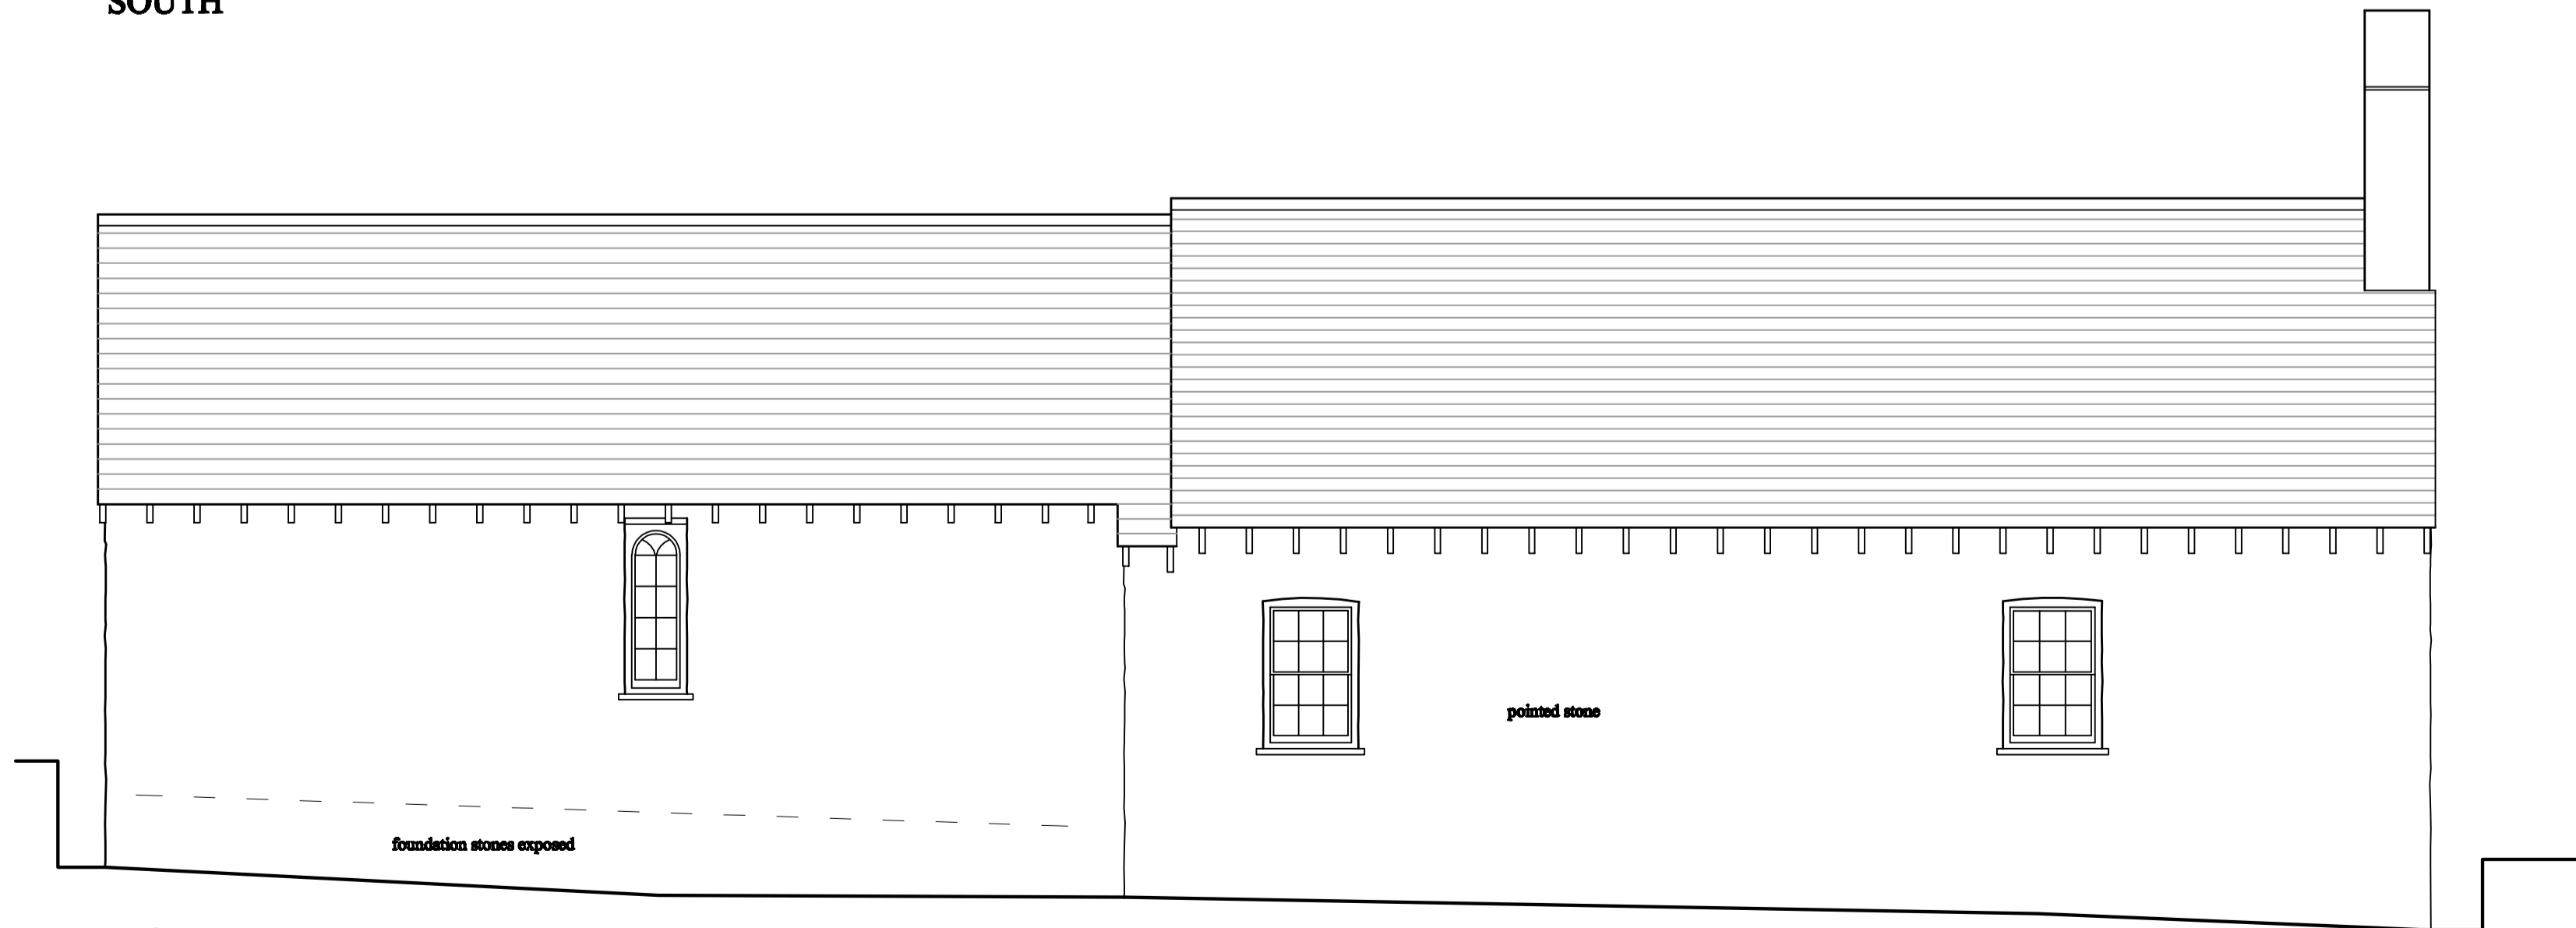

NORTH

PLAN, SECTIONS, ELEVATIONS 1:50 A1
landscape
LLANSTINAN CHURCH, SCLEDDAU,
FISHGUARD