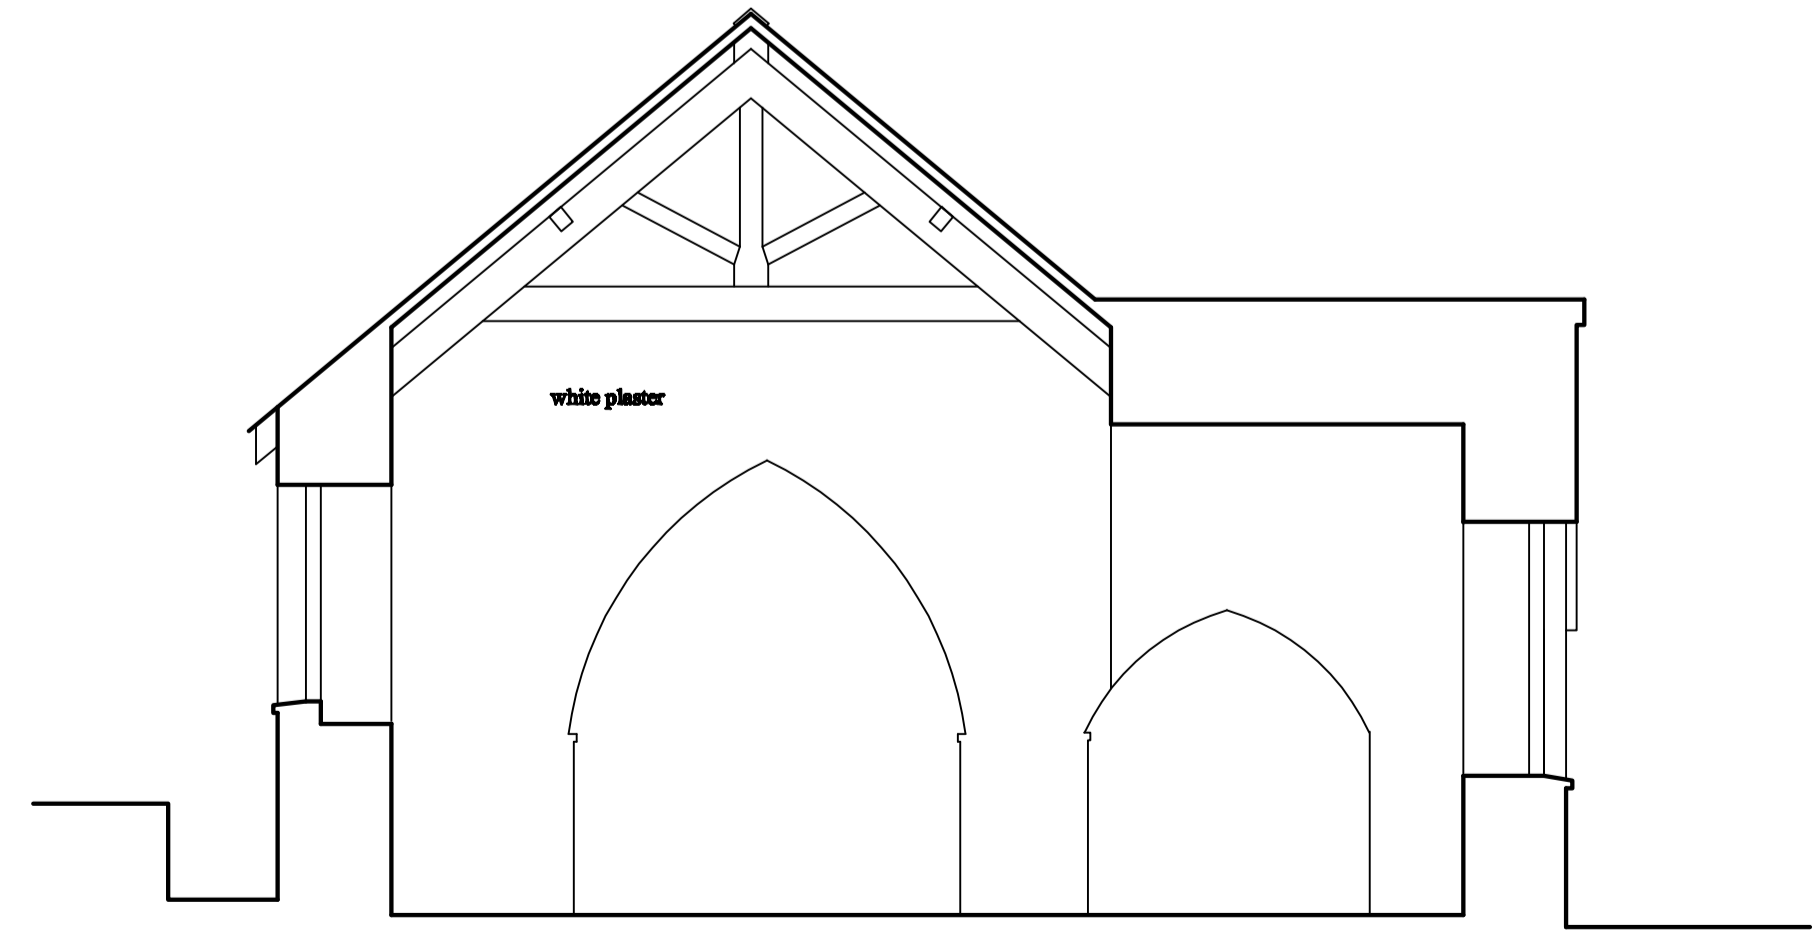

SECTION b-b

PLAN, SECTIONS, ELEVATIONS 1:50 A1
landscape
LLANSTINAN CHURCH, SCLEDDAU,
FISHGUARD