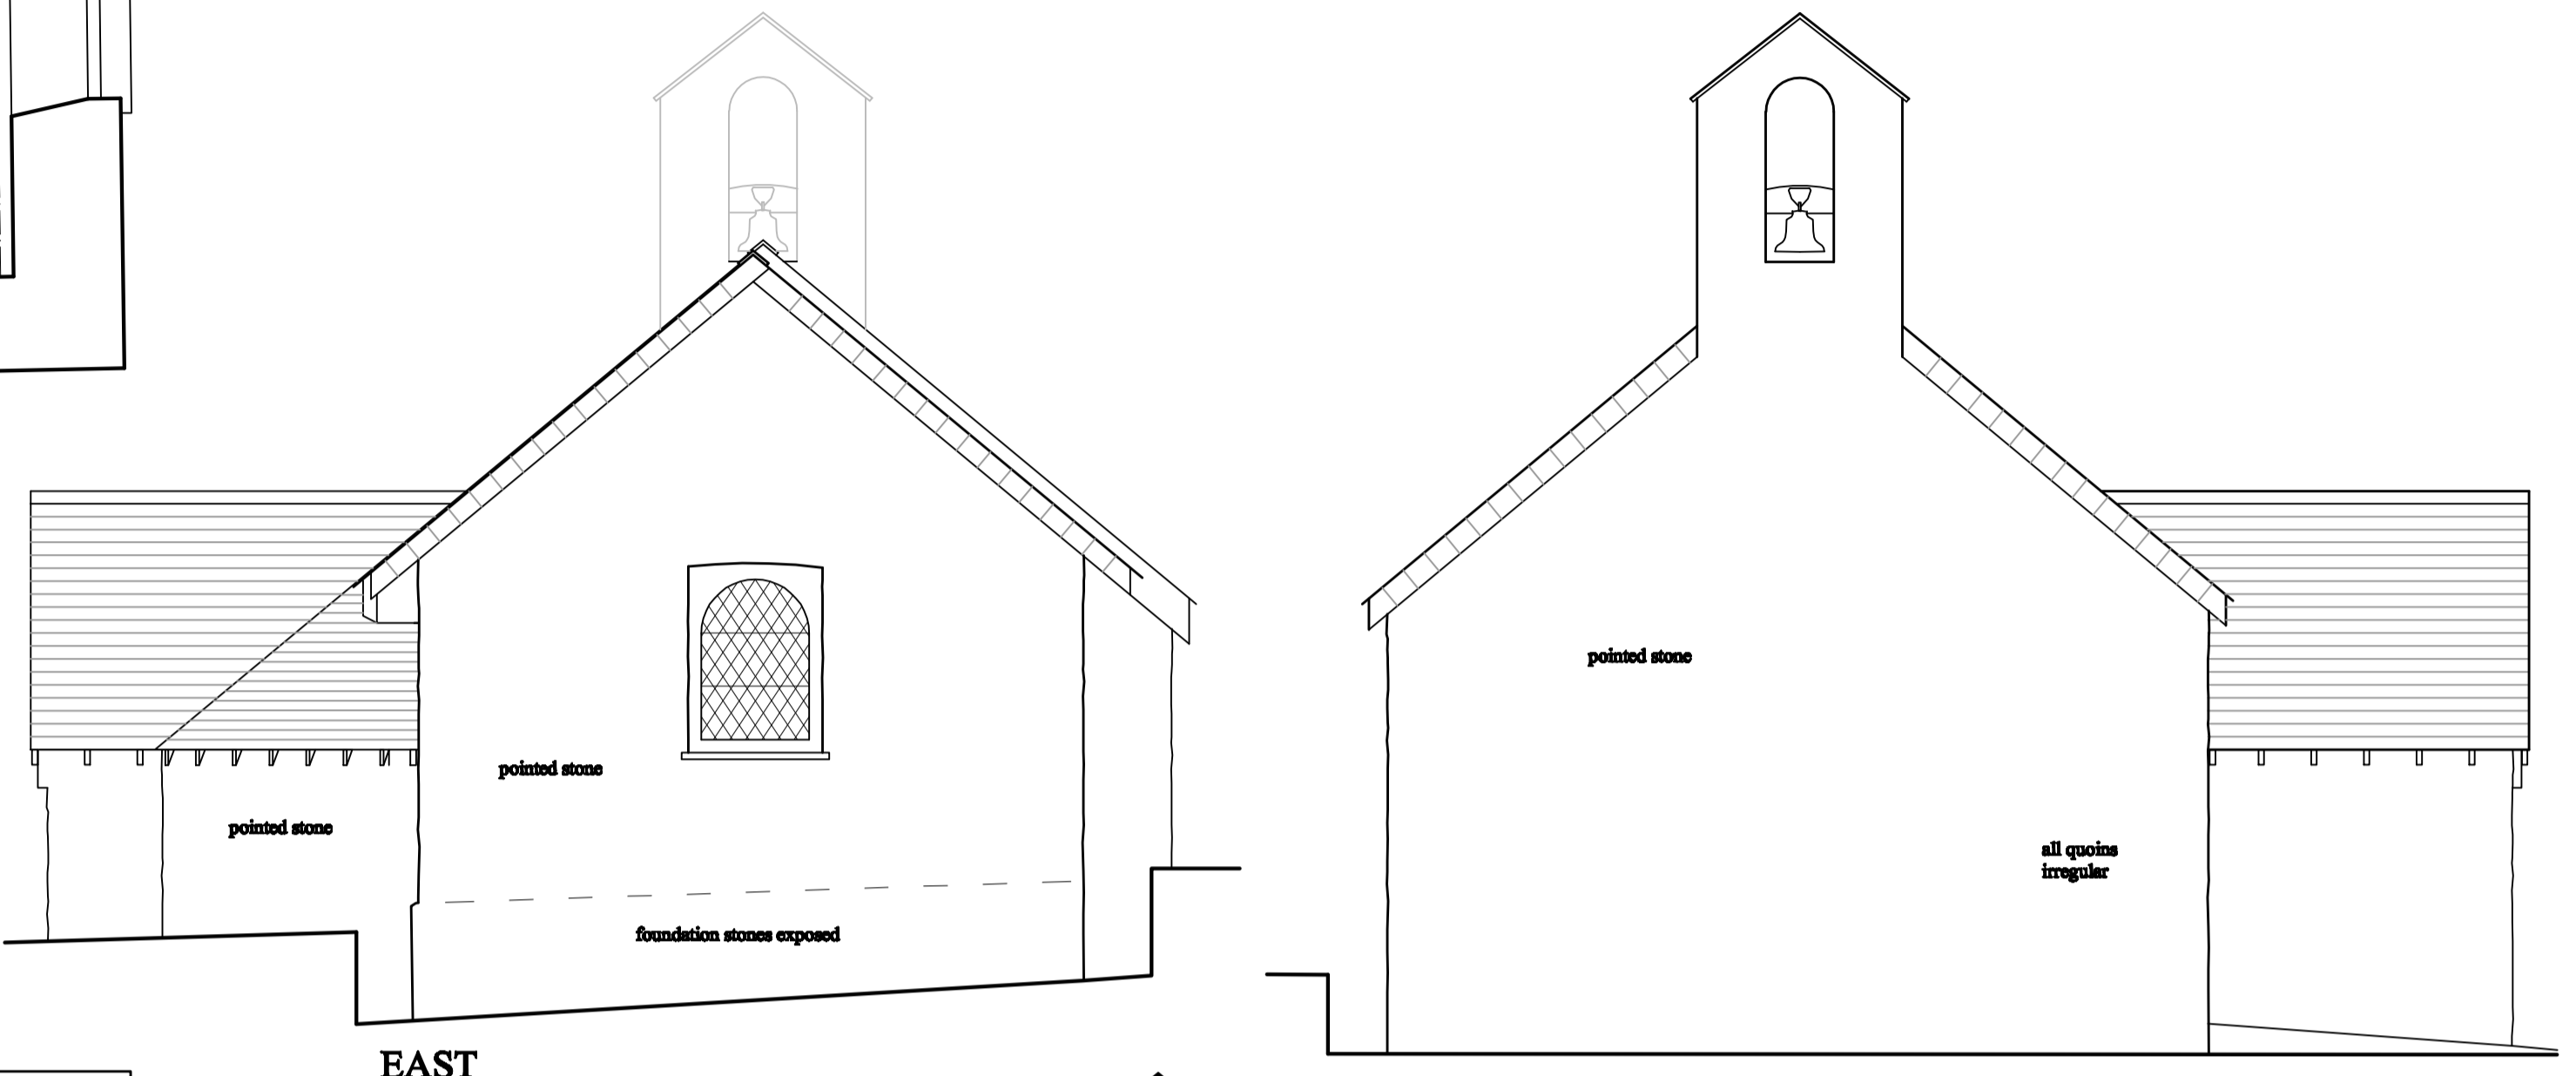

EAST

WEST

PLAN, SECTIONS, ELEVATIONS 1:50 A1
landscape
LLANSTINAN CHURCH, SCLEDDAU,
FISHGUARD