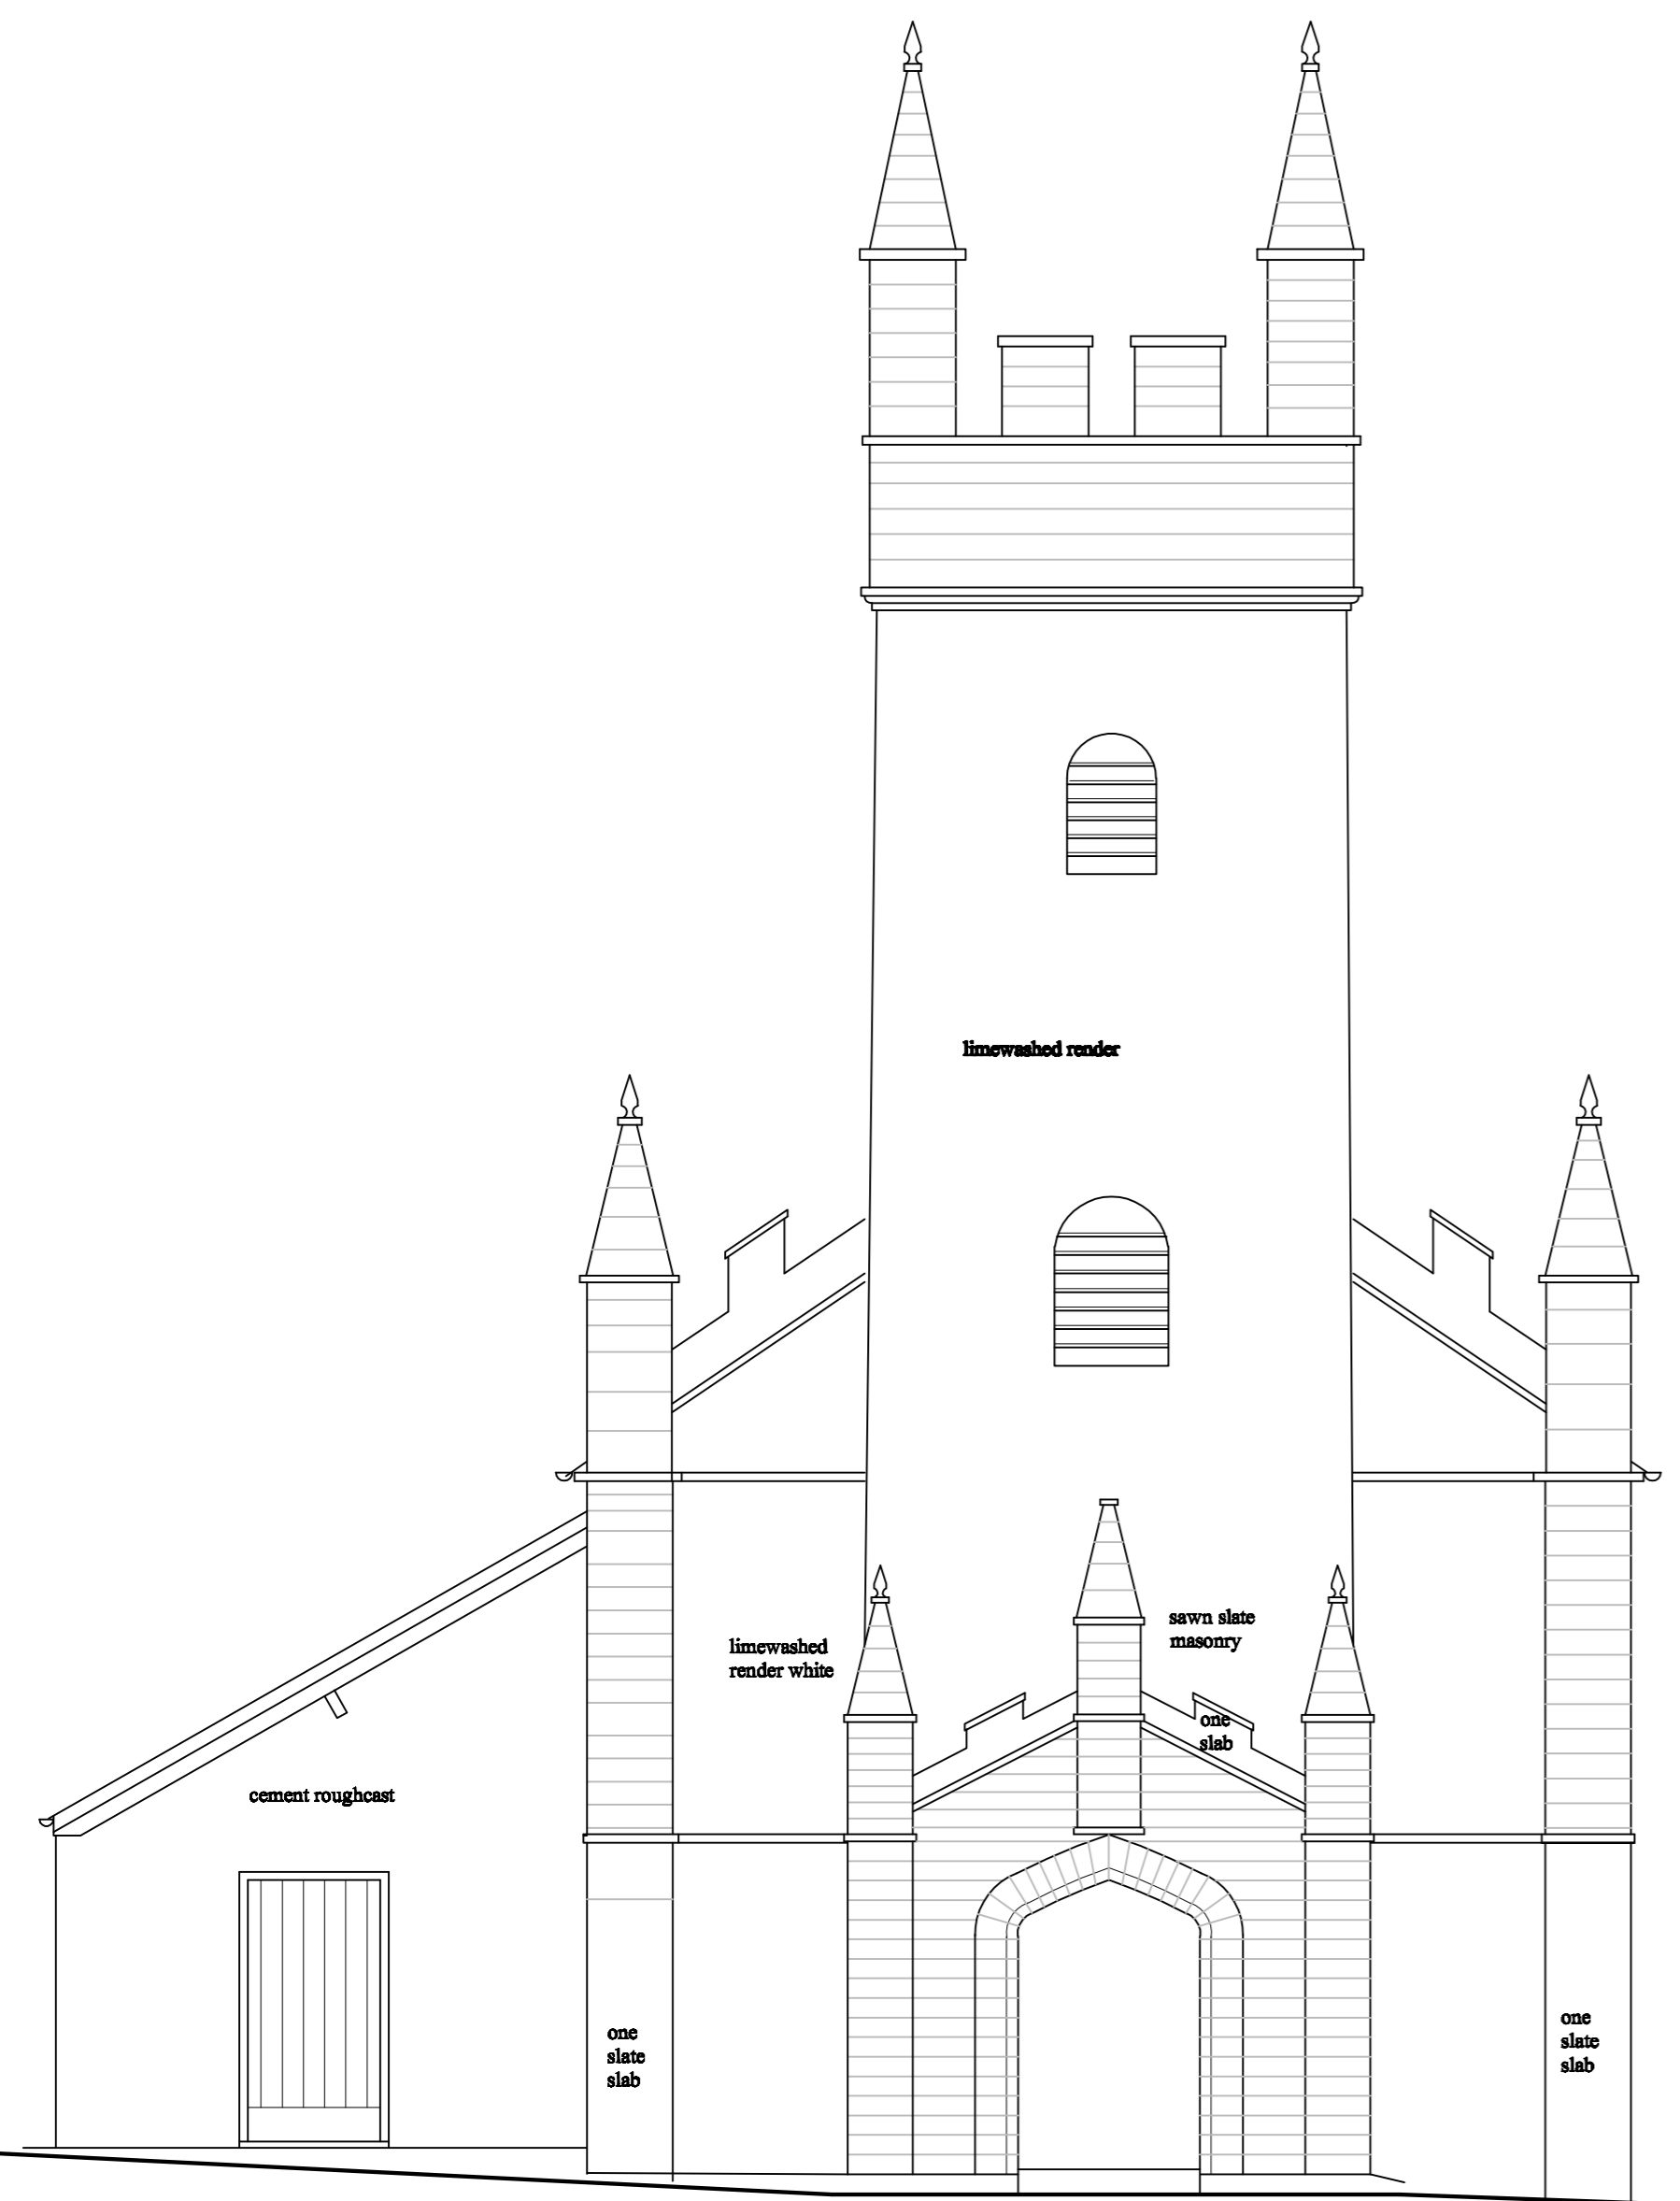

EAST

NORTH

WEST

SOUTH

EXISTING ELEVATIONS, scale 1:50 A1 portrait
 CAPEL COLMAN CHURCH, BONCATH
 SN 217 384

MARTIN DAVIES 25.6.22