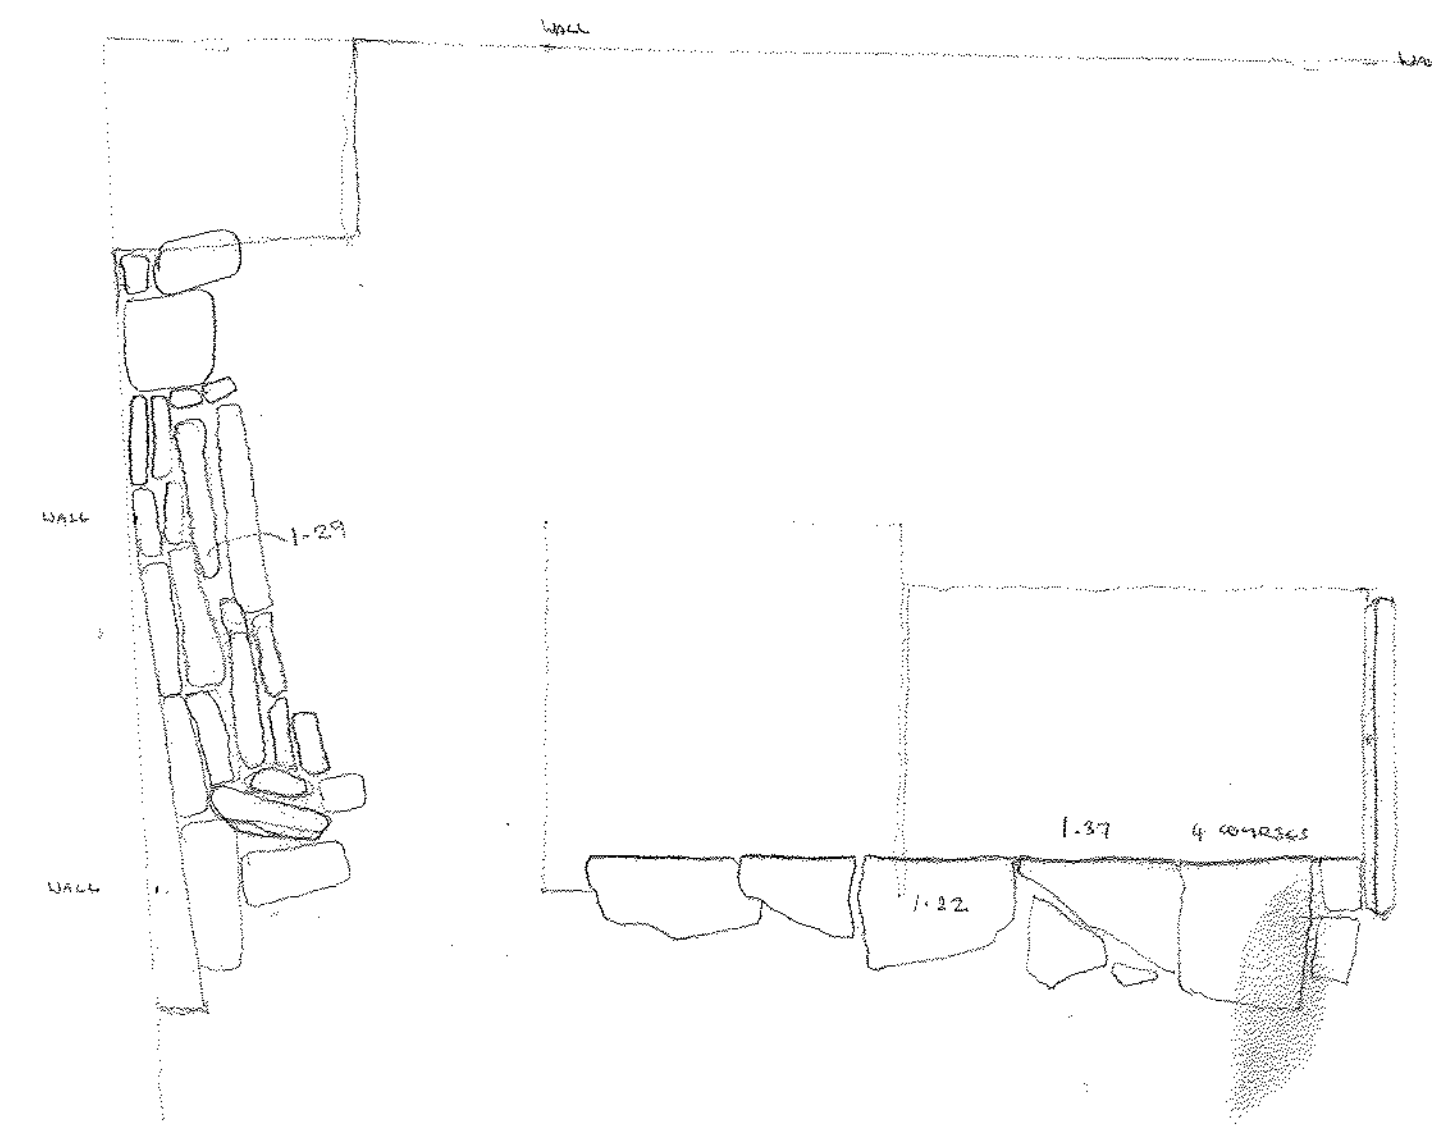

MEASURED SECTION THROUGH KITCHEN FLOOR IS 1/100

Datum 114
 Tiles in middle of door B (A13)