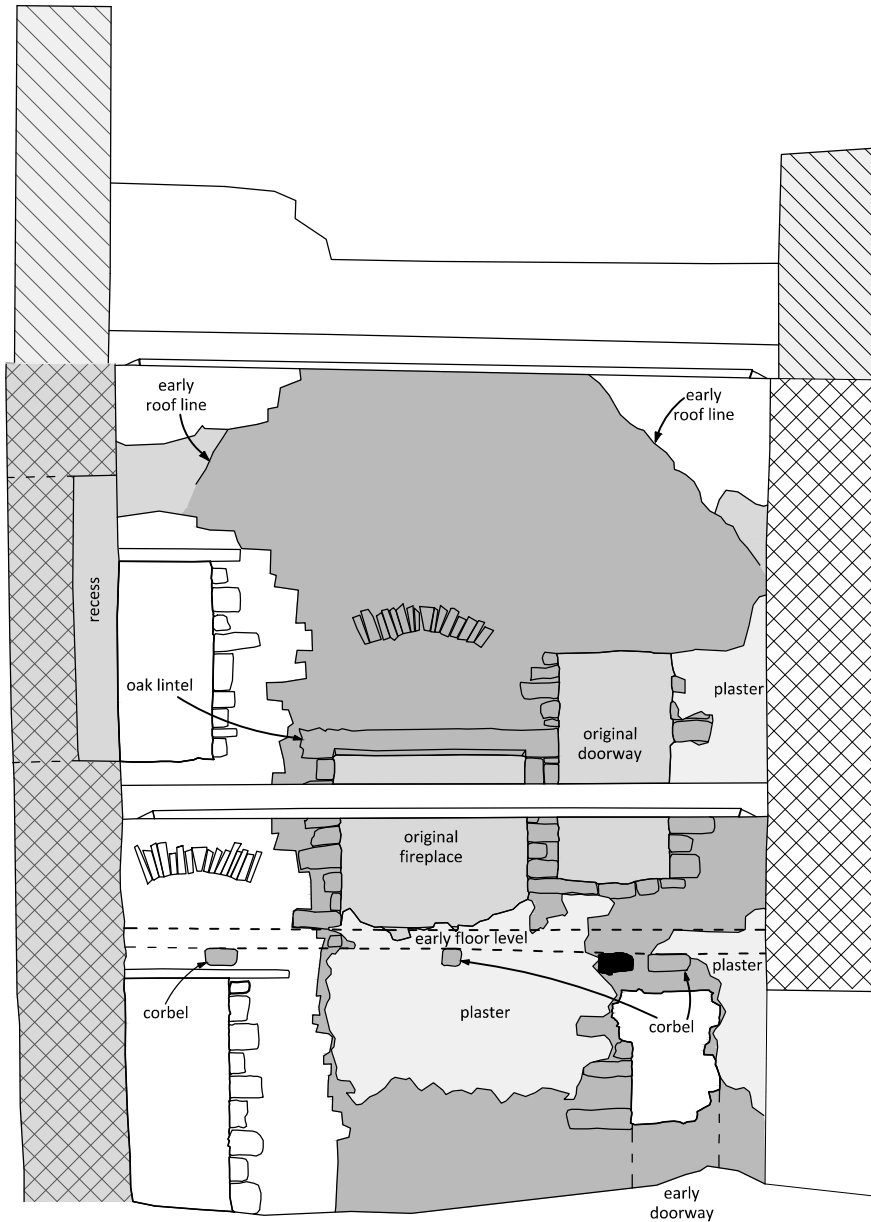

Old Plas, Llantwit Major

Section A-A

NPRN: 19521

NGR: SS 96606 69040

Surveyed: Ross Cook, 29th April 2013

Print Scale 1:75 at A4

-  Late 15th to early 16th century
-  Early-mid 16th century
-  c.1598
-  Anton Jones 2012 - 2013