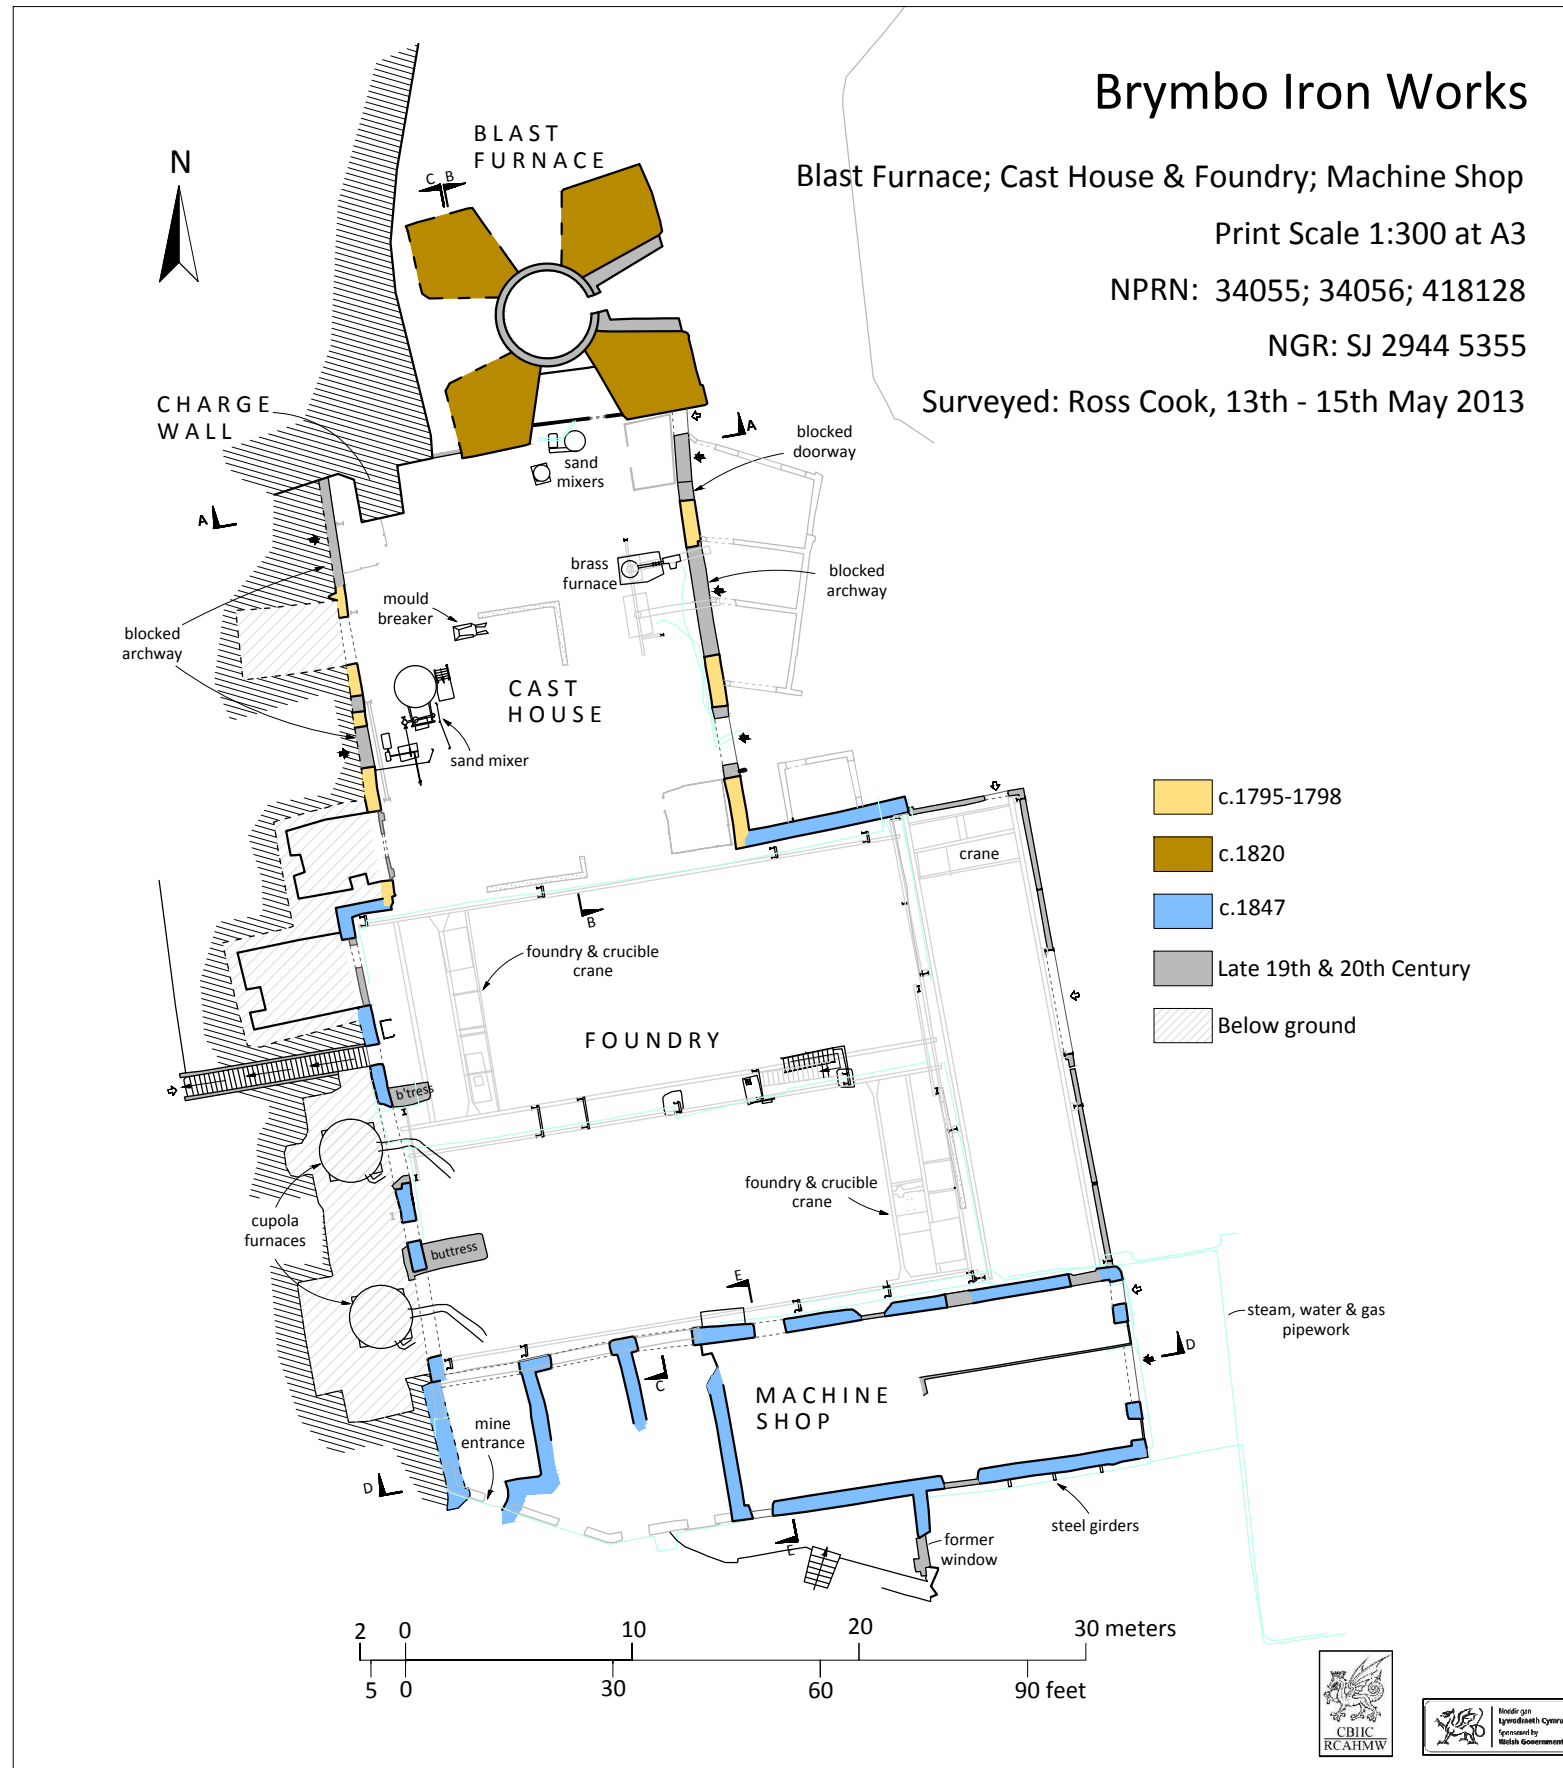

# Brymbo Iron Works

Blast Furnace; Cast House & Foundry; Machine Shop

Print Scale 1:300 at A3

NPRN: 34055; 34056; 418128

NGR: SJ 2944 5355

Surveyed: Ross Cook, 13th - 15th May 2013

- c.1795-1798
- c.1820
- c.1847
- Late 19th & 20th Century
- Below ground