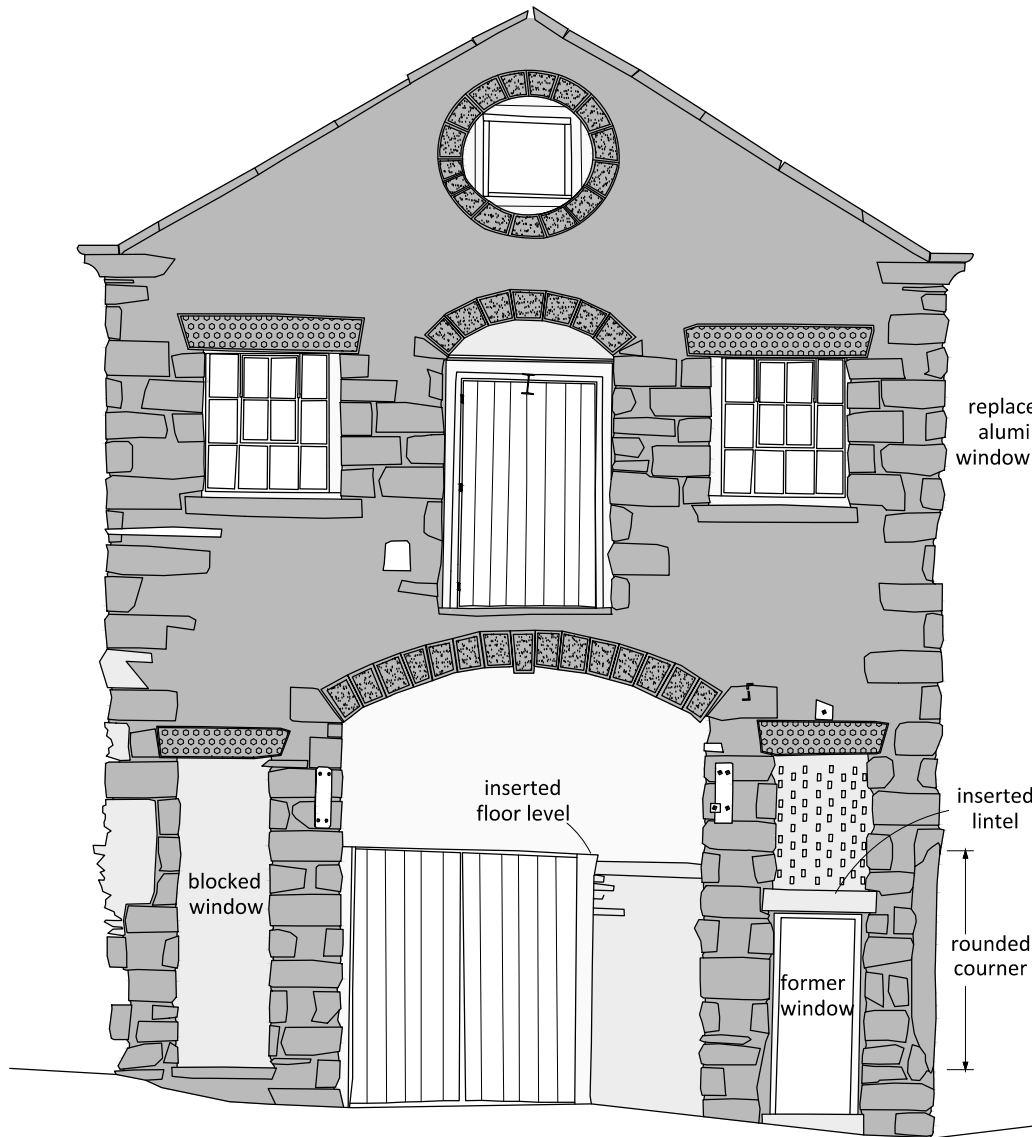

Machine Shop, Brymbo

East Elevation, Scale 1:100 at A4

NPRN: 418128

NGR: SJ 29473 53513

Surveyed: Ross Cook, August 2013

replacement
aluminium
window frames

Stone: c. 1845

Brick repair & fill: late 19th & early 20th century

Timber: 20th Century