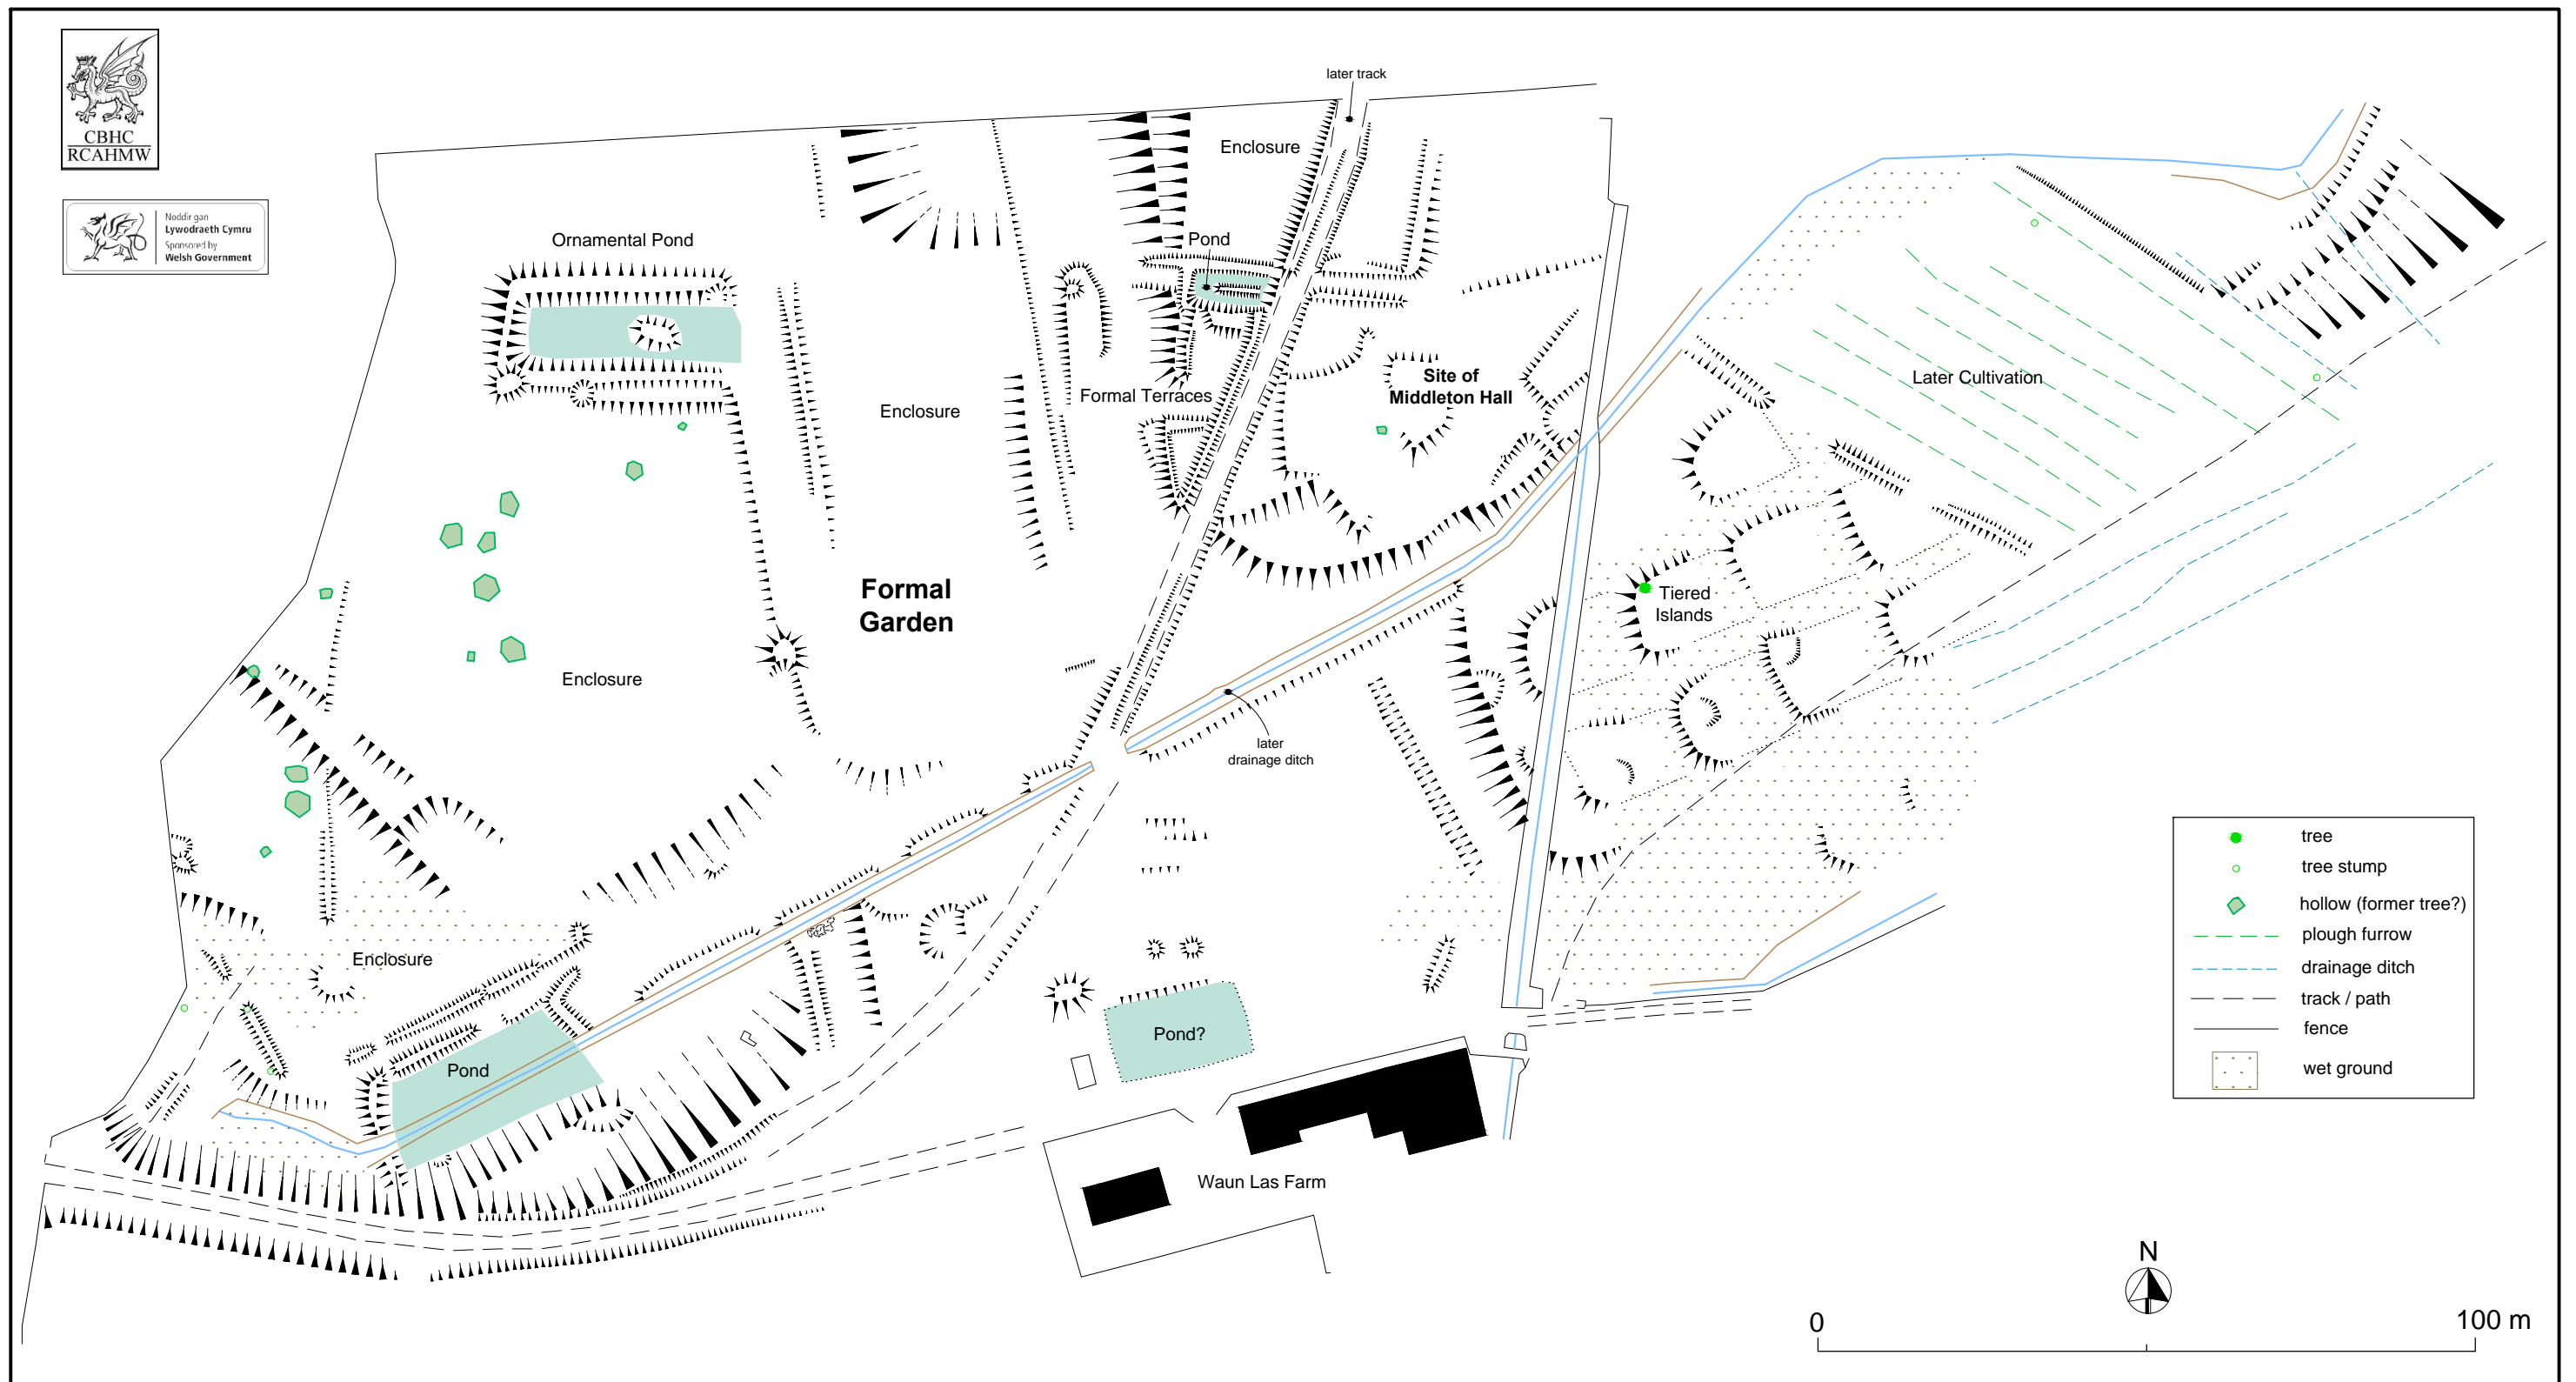

MIDDLETON HALL AND FORMAL GARDEN, LLANARTHNEY, CARMARTHENSHIRE (SN 5266 1816; NPRNs 418691, 412598 & 418692)

Survey Date: Jan 2012 (printed at 1:1000 scale)
 Survey Staff: LB

Crown Copyright. Royal Commission on the Ancient & Historical Monuments of Wales, 2013.
 Hawlfraint y Goron. Comisiwn Brenhinol Henebion Cymru, 2013.